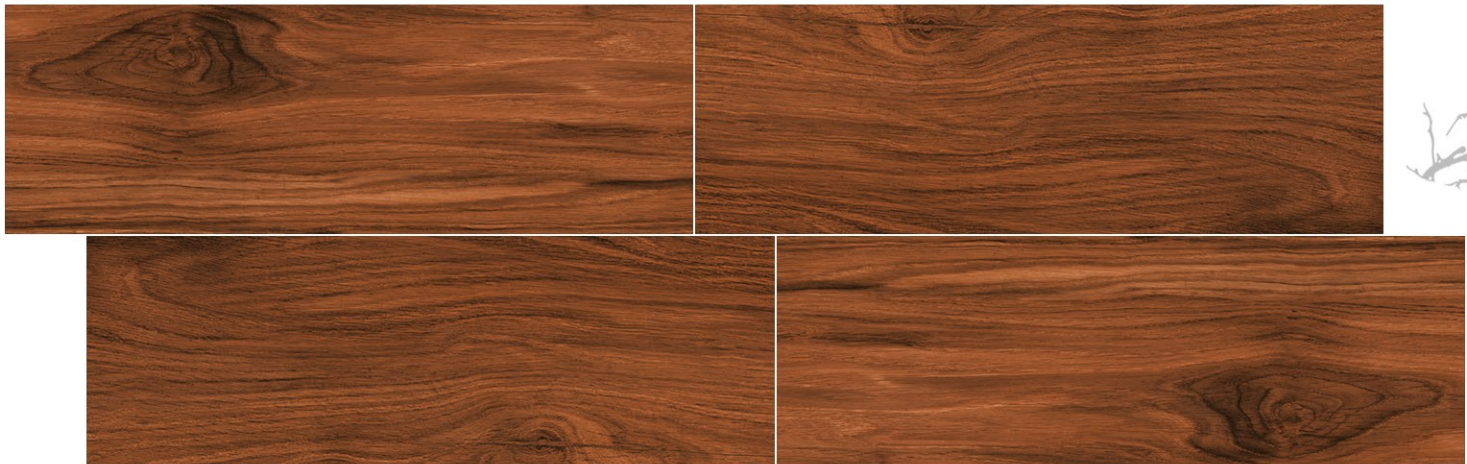

ROSTO

**WOODEN
PLANK**

200X600 MM

MATT FINISH

WOODEN PLANK

A CERAMIC SERIES COMBINING STATE OF THE ART GLAZED CERAMIC TILES TECHNOLOGY WITH NATURAL WOODEN. A PERFECT CHOICE FOR ARCHITECTS AND INTERIOR DESIGNERS WITH ITS OXIDIZED NATURAL AND VARIABLE WOOD SHADES. THE SERIES COMES WITH WOOD PATTERN VARIATIONS IN ORDER TO GIVE A FULL NATURAL LOOK.

LAYING SUGGESTIONS

200X600 MM

MATT FINISH

1112

RANDOM

WOODEN *Plank* | 200X
600mm

2211

RANDOM