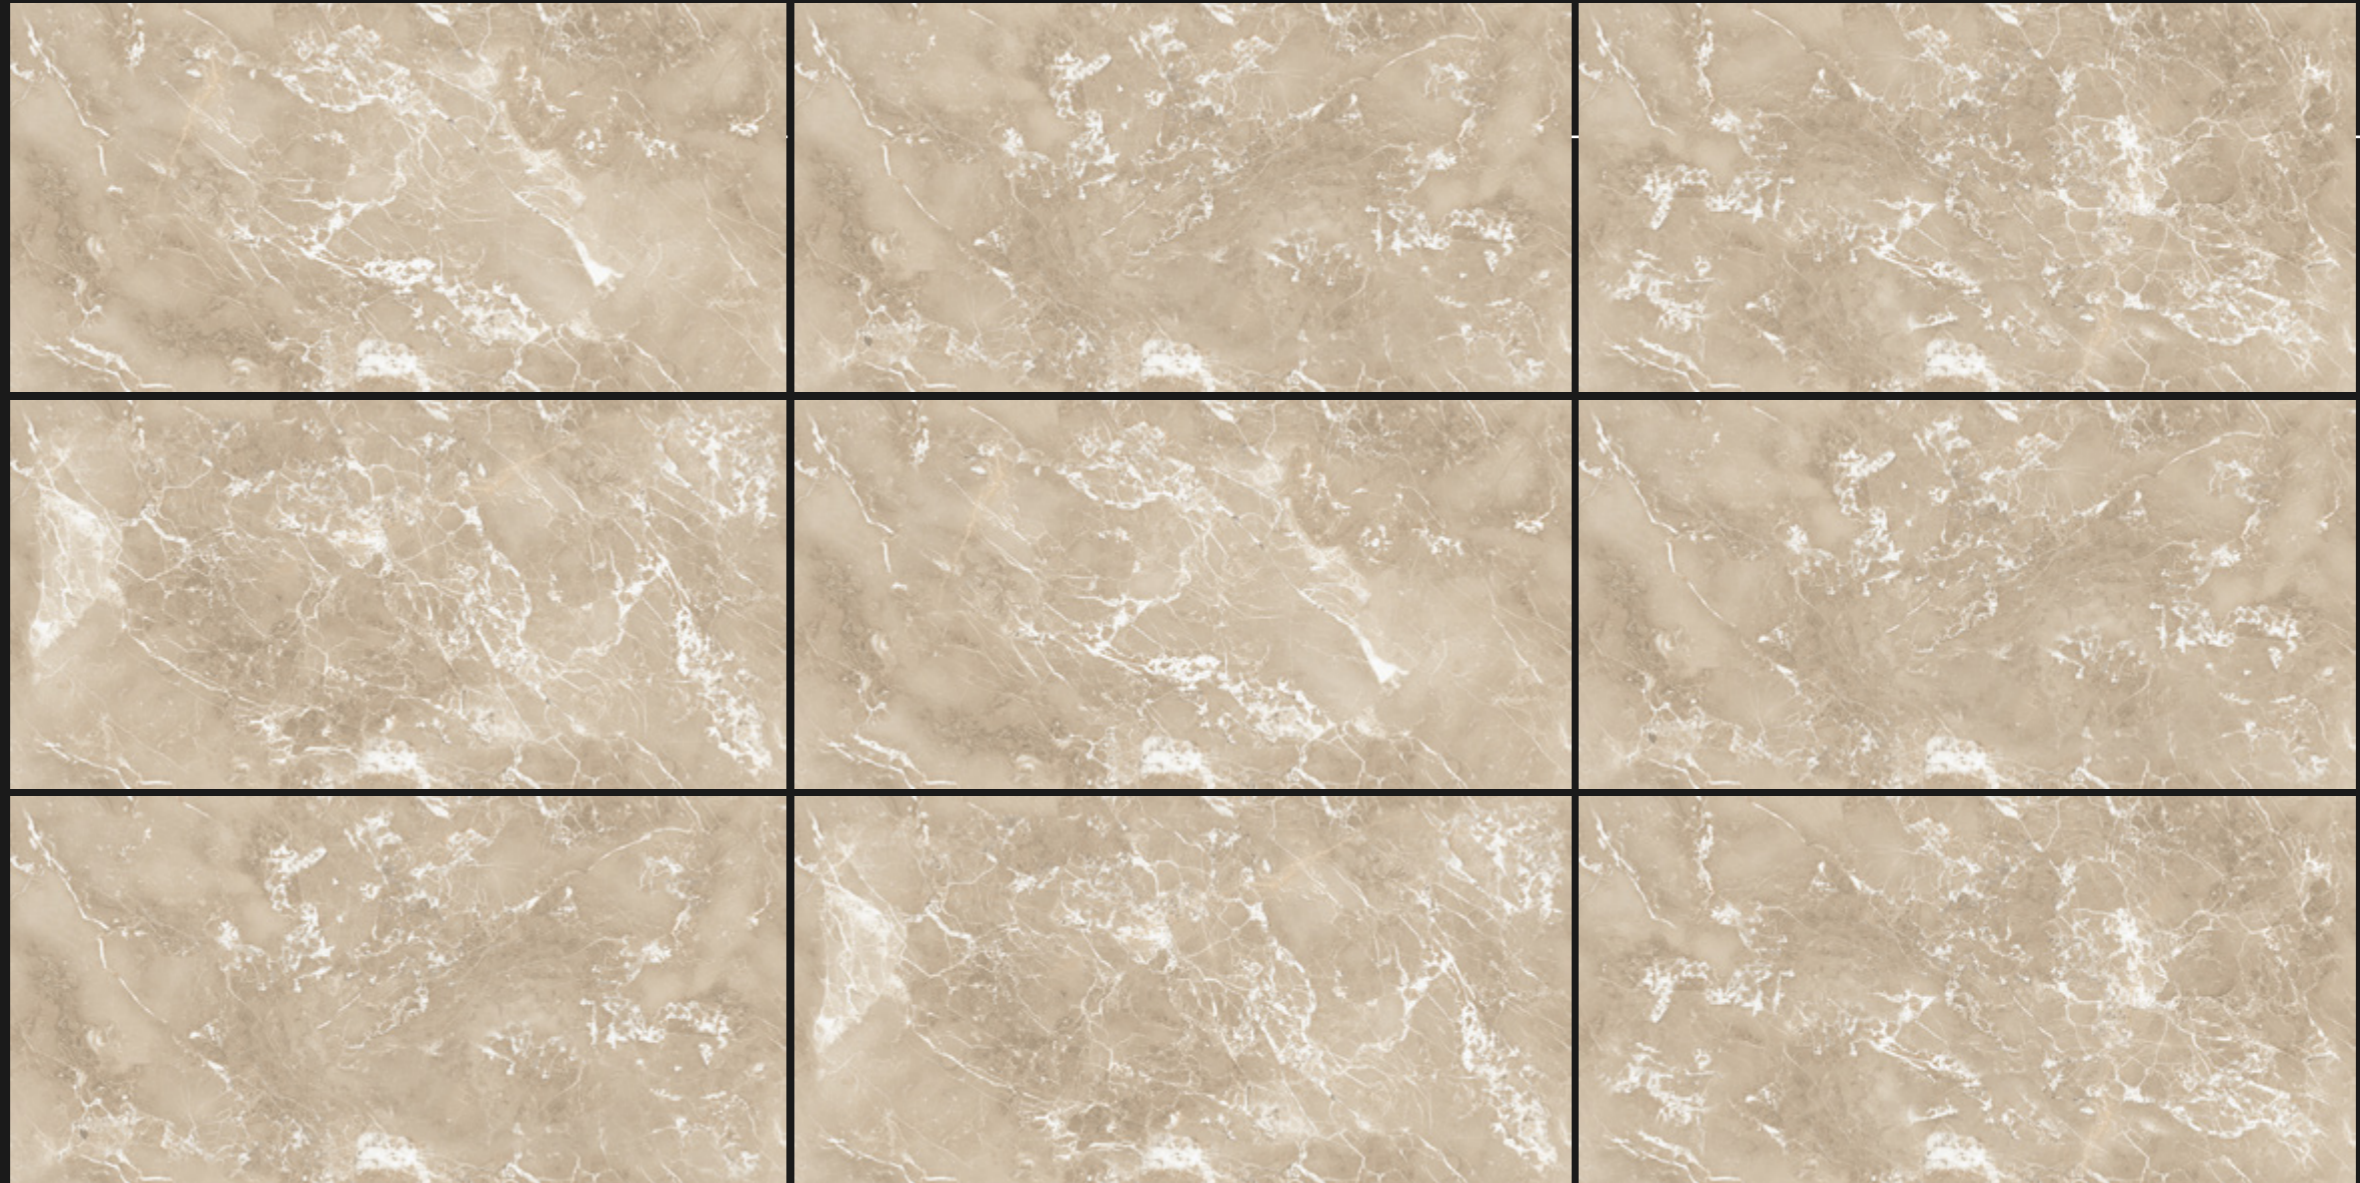

# INFINIA HARLY CREMA

---

SIZE

**600X1200 MM**

FINISH

**GLOSSY**

INFINIA HARLY CREMA

**ENDLESS**  
*Pattern*