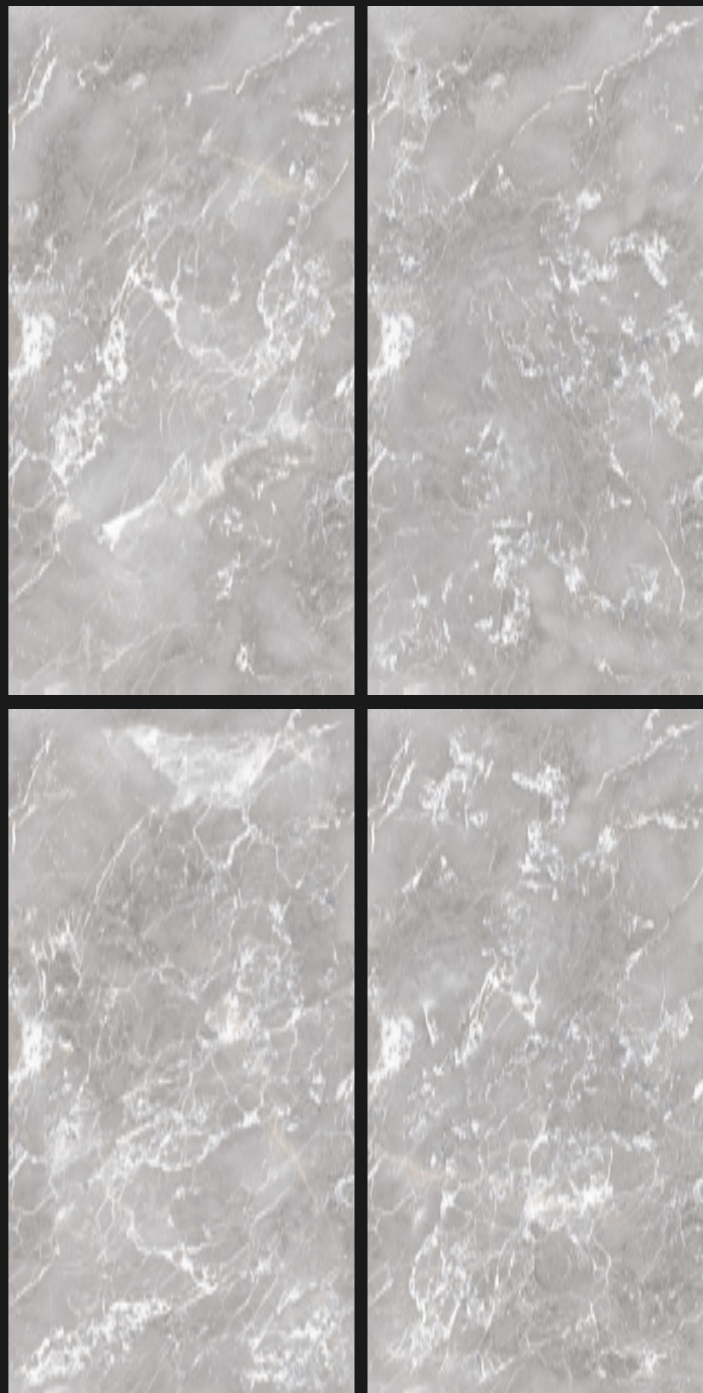

# INFINIA HARLY VERDE

---

SIZE

**600X1200 MM**

FINISH

**GLOSSY**

INFINIA HARLY VERDE

**ENDLESS**  
*Pattern*