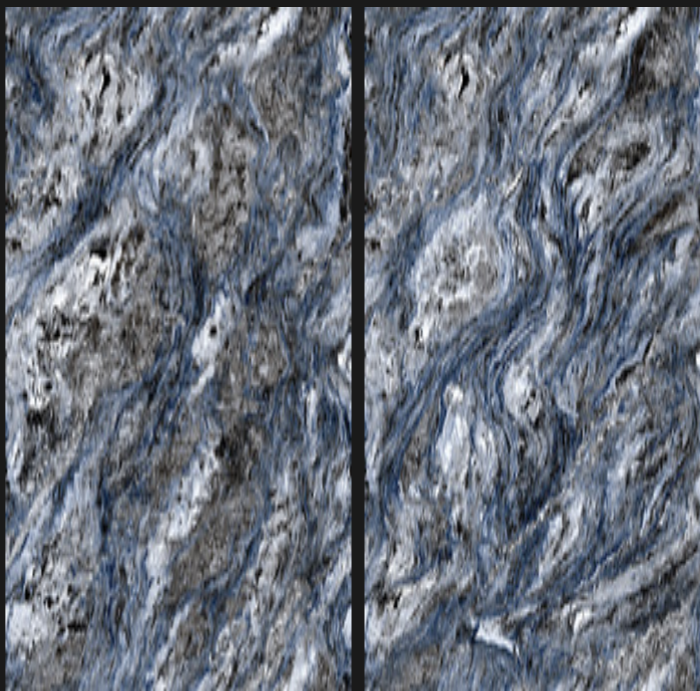

INFINIA CROWN BLUE

RANDOM FACE : 2

SIZE

600X1200 MM

FINISH

GLOSSY