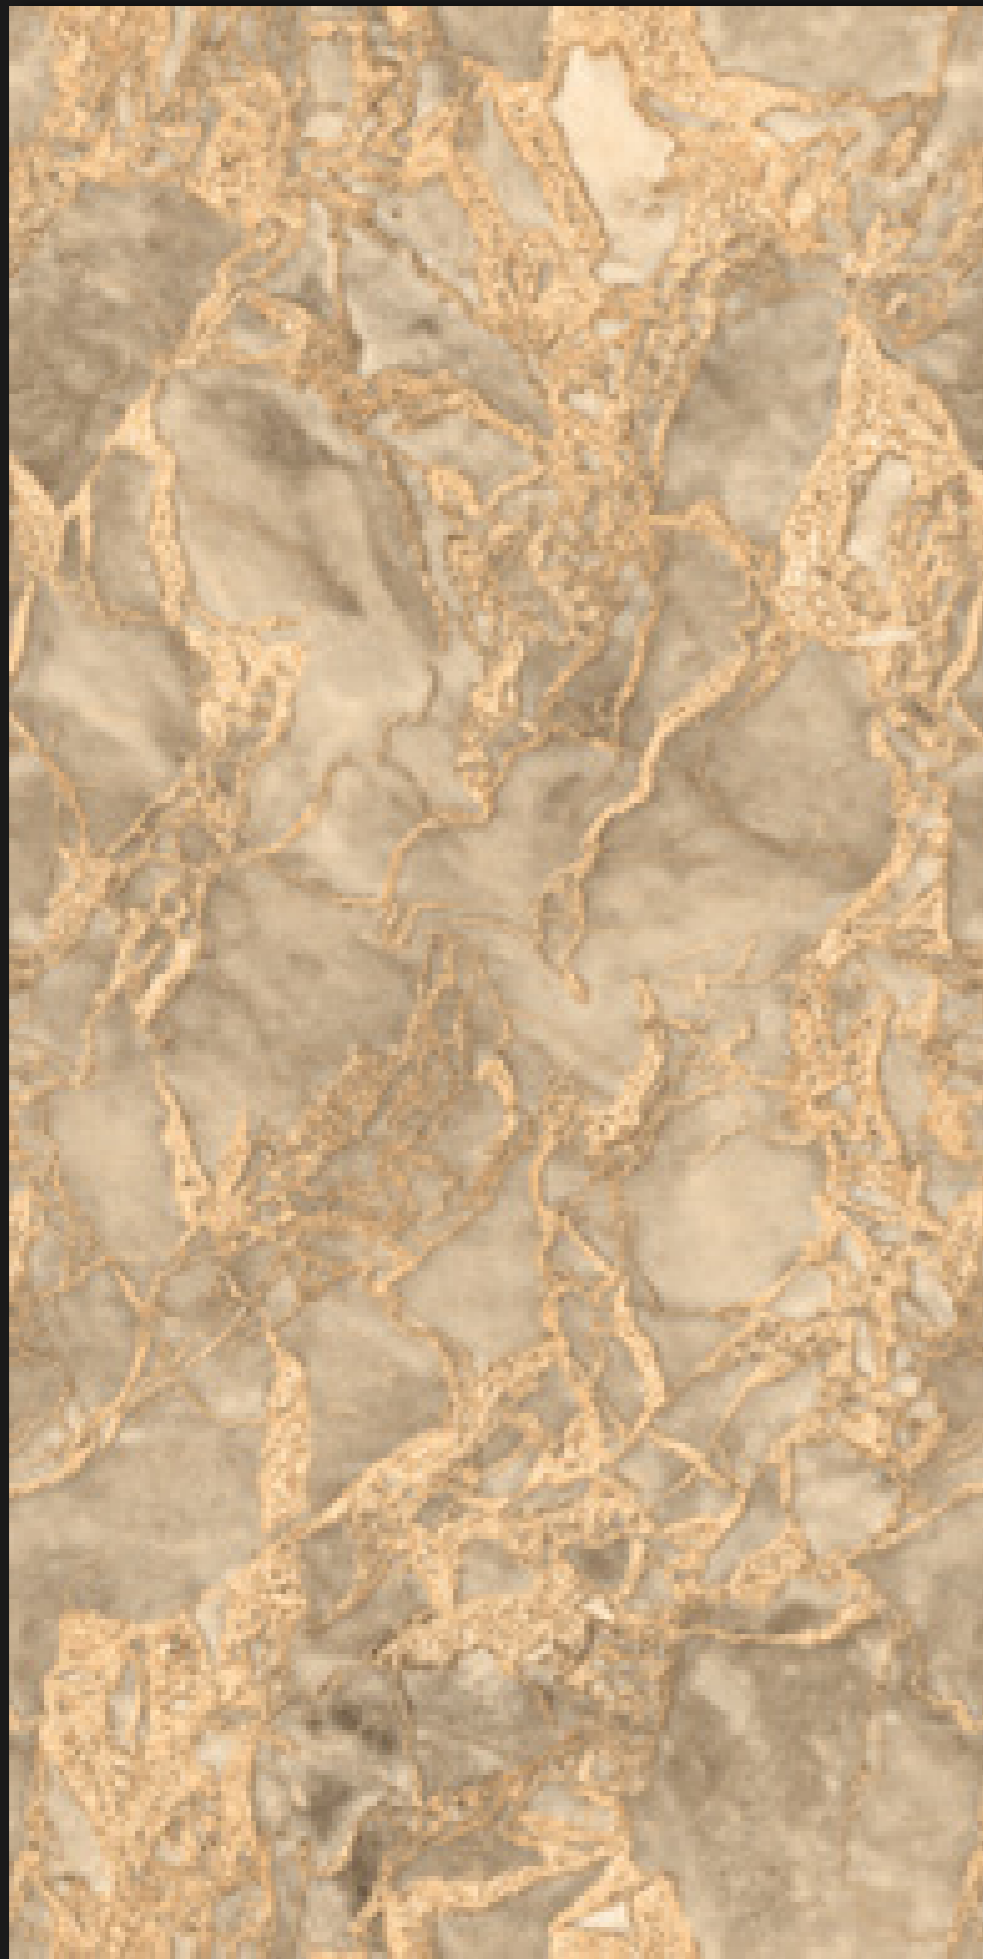

RANDOM FACE : 4

INFINIA ERA BEIGE

SIZE

600X1200 MM

FINISH

GLOSSY

INFINIA