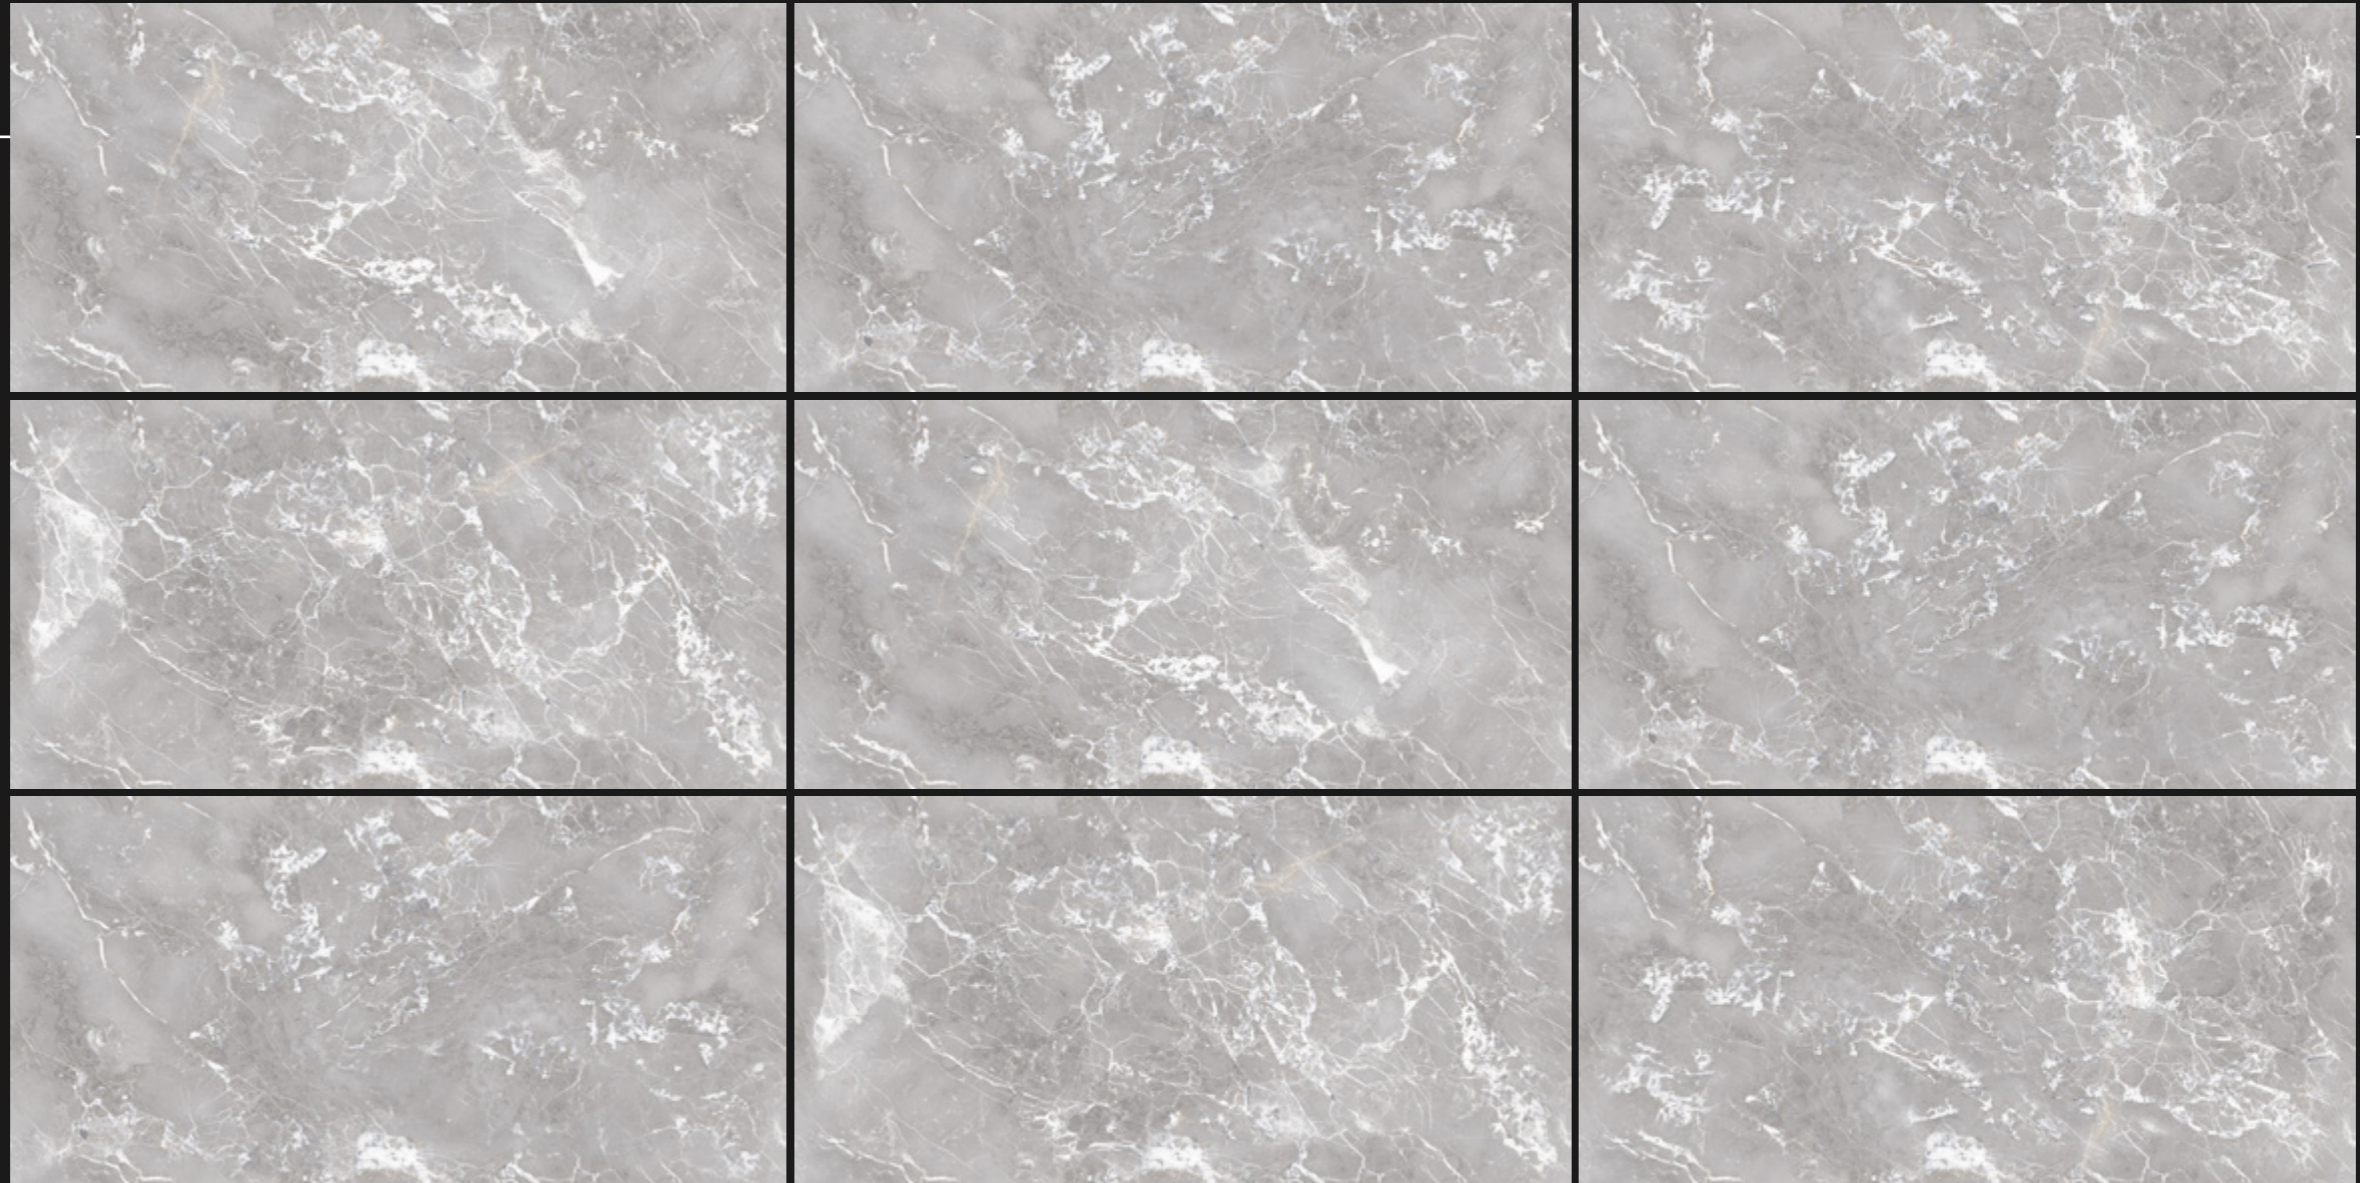

# INFINIA HARLY BIANCO

---

SIZE

**600X1200 MM**

FINISH

**GLOSSY**

INFINIA

INFINIA HARLY BIANCO