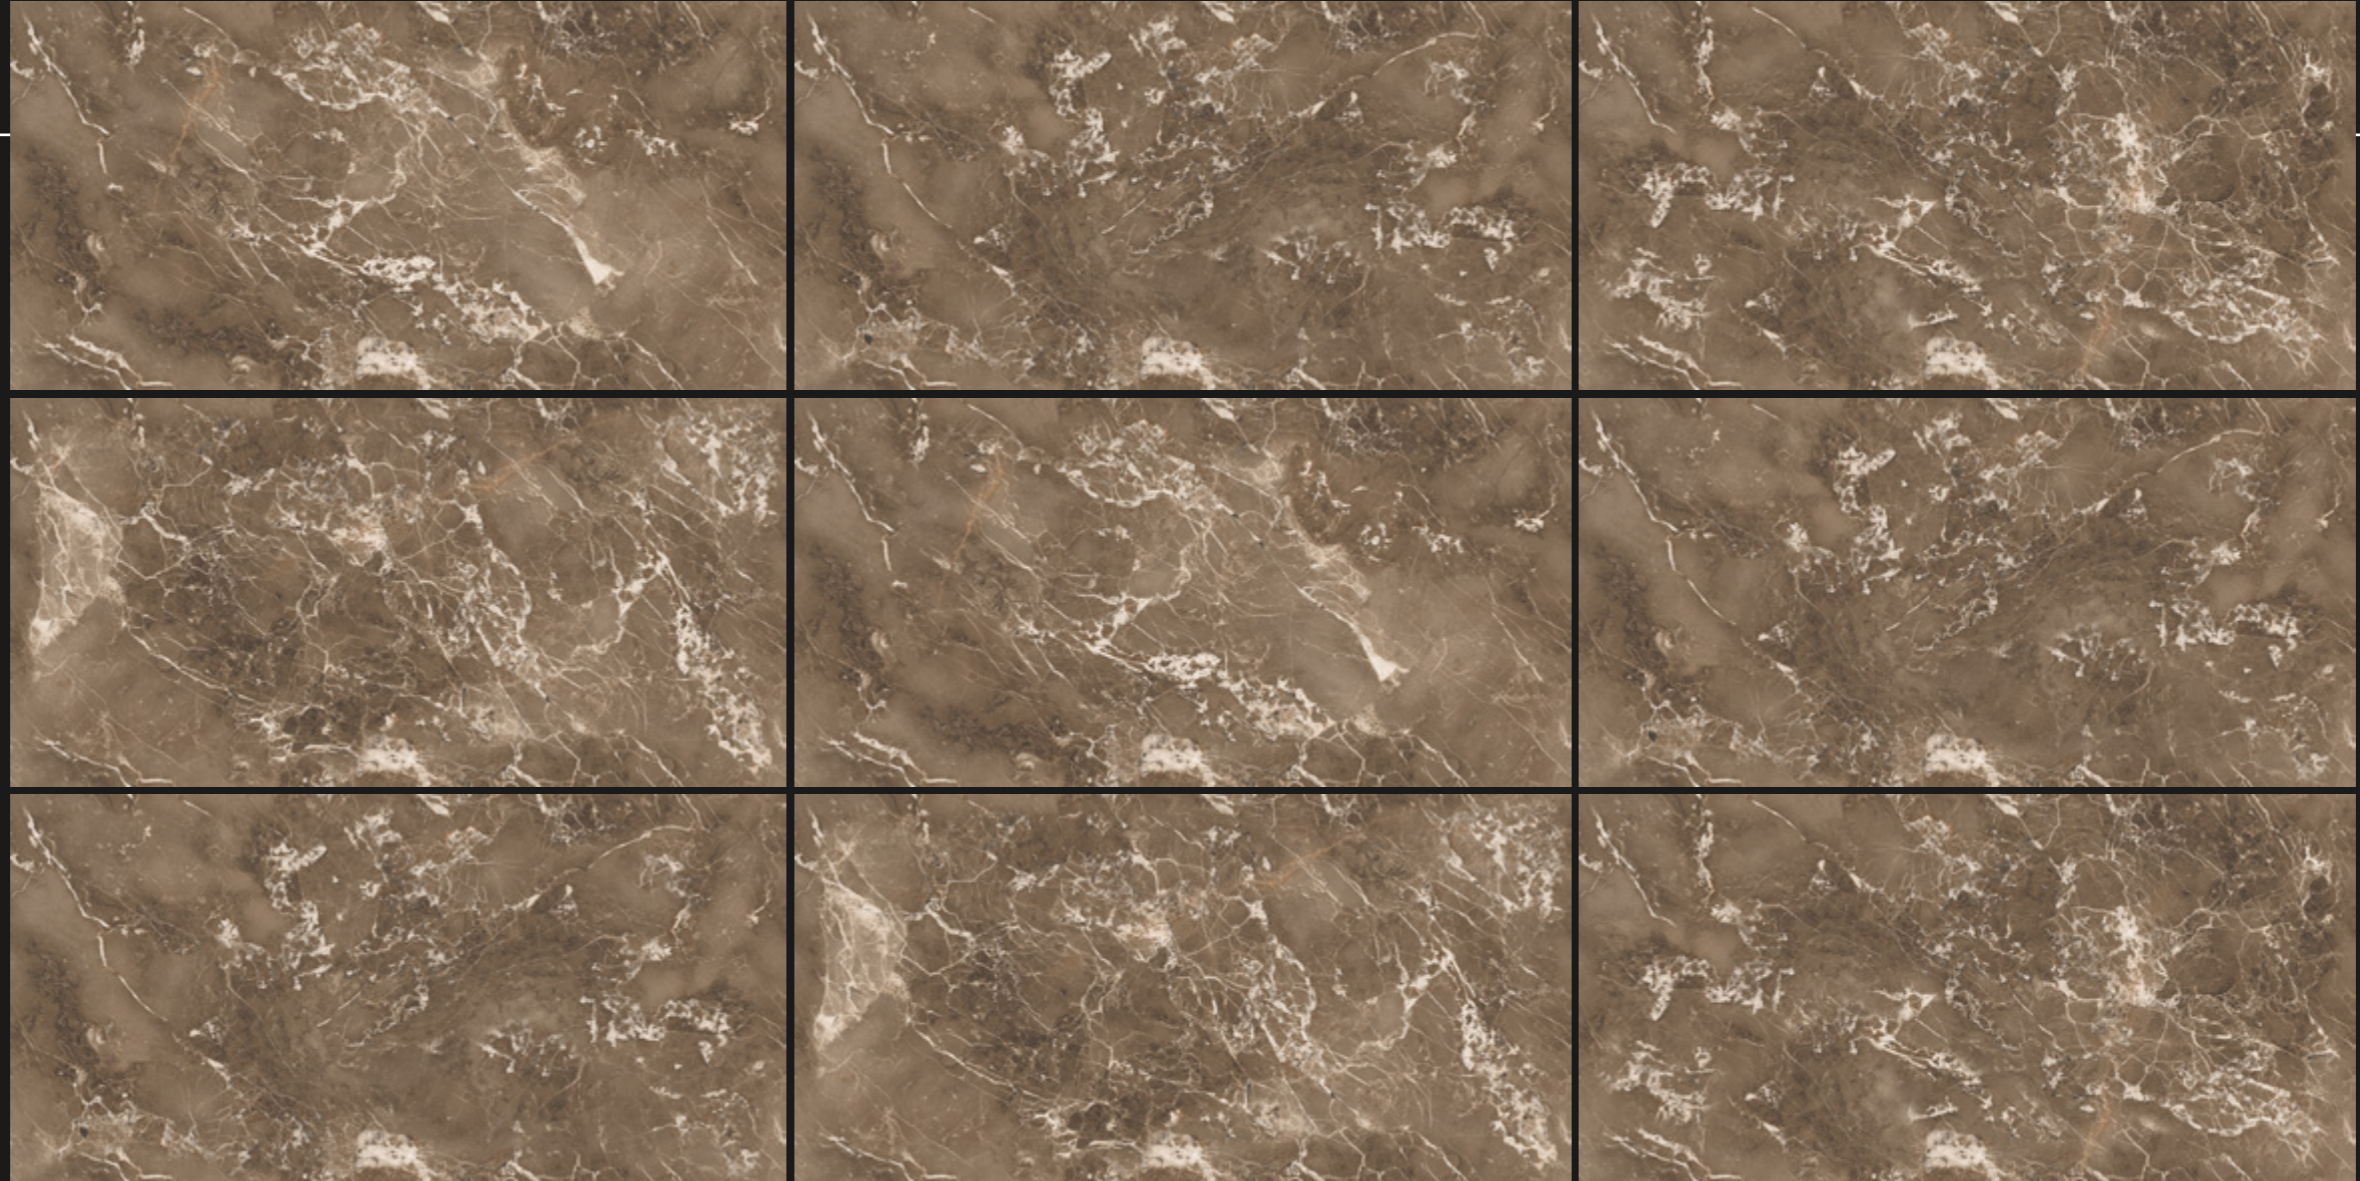

# INFINIA HARLY BROWN

---

SIZE

**600X1200 MM**

FINISH

**GLOSSY**

INFINIA HARLY BROWN

**ENDLESS**  
*Pattern*