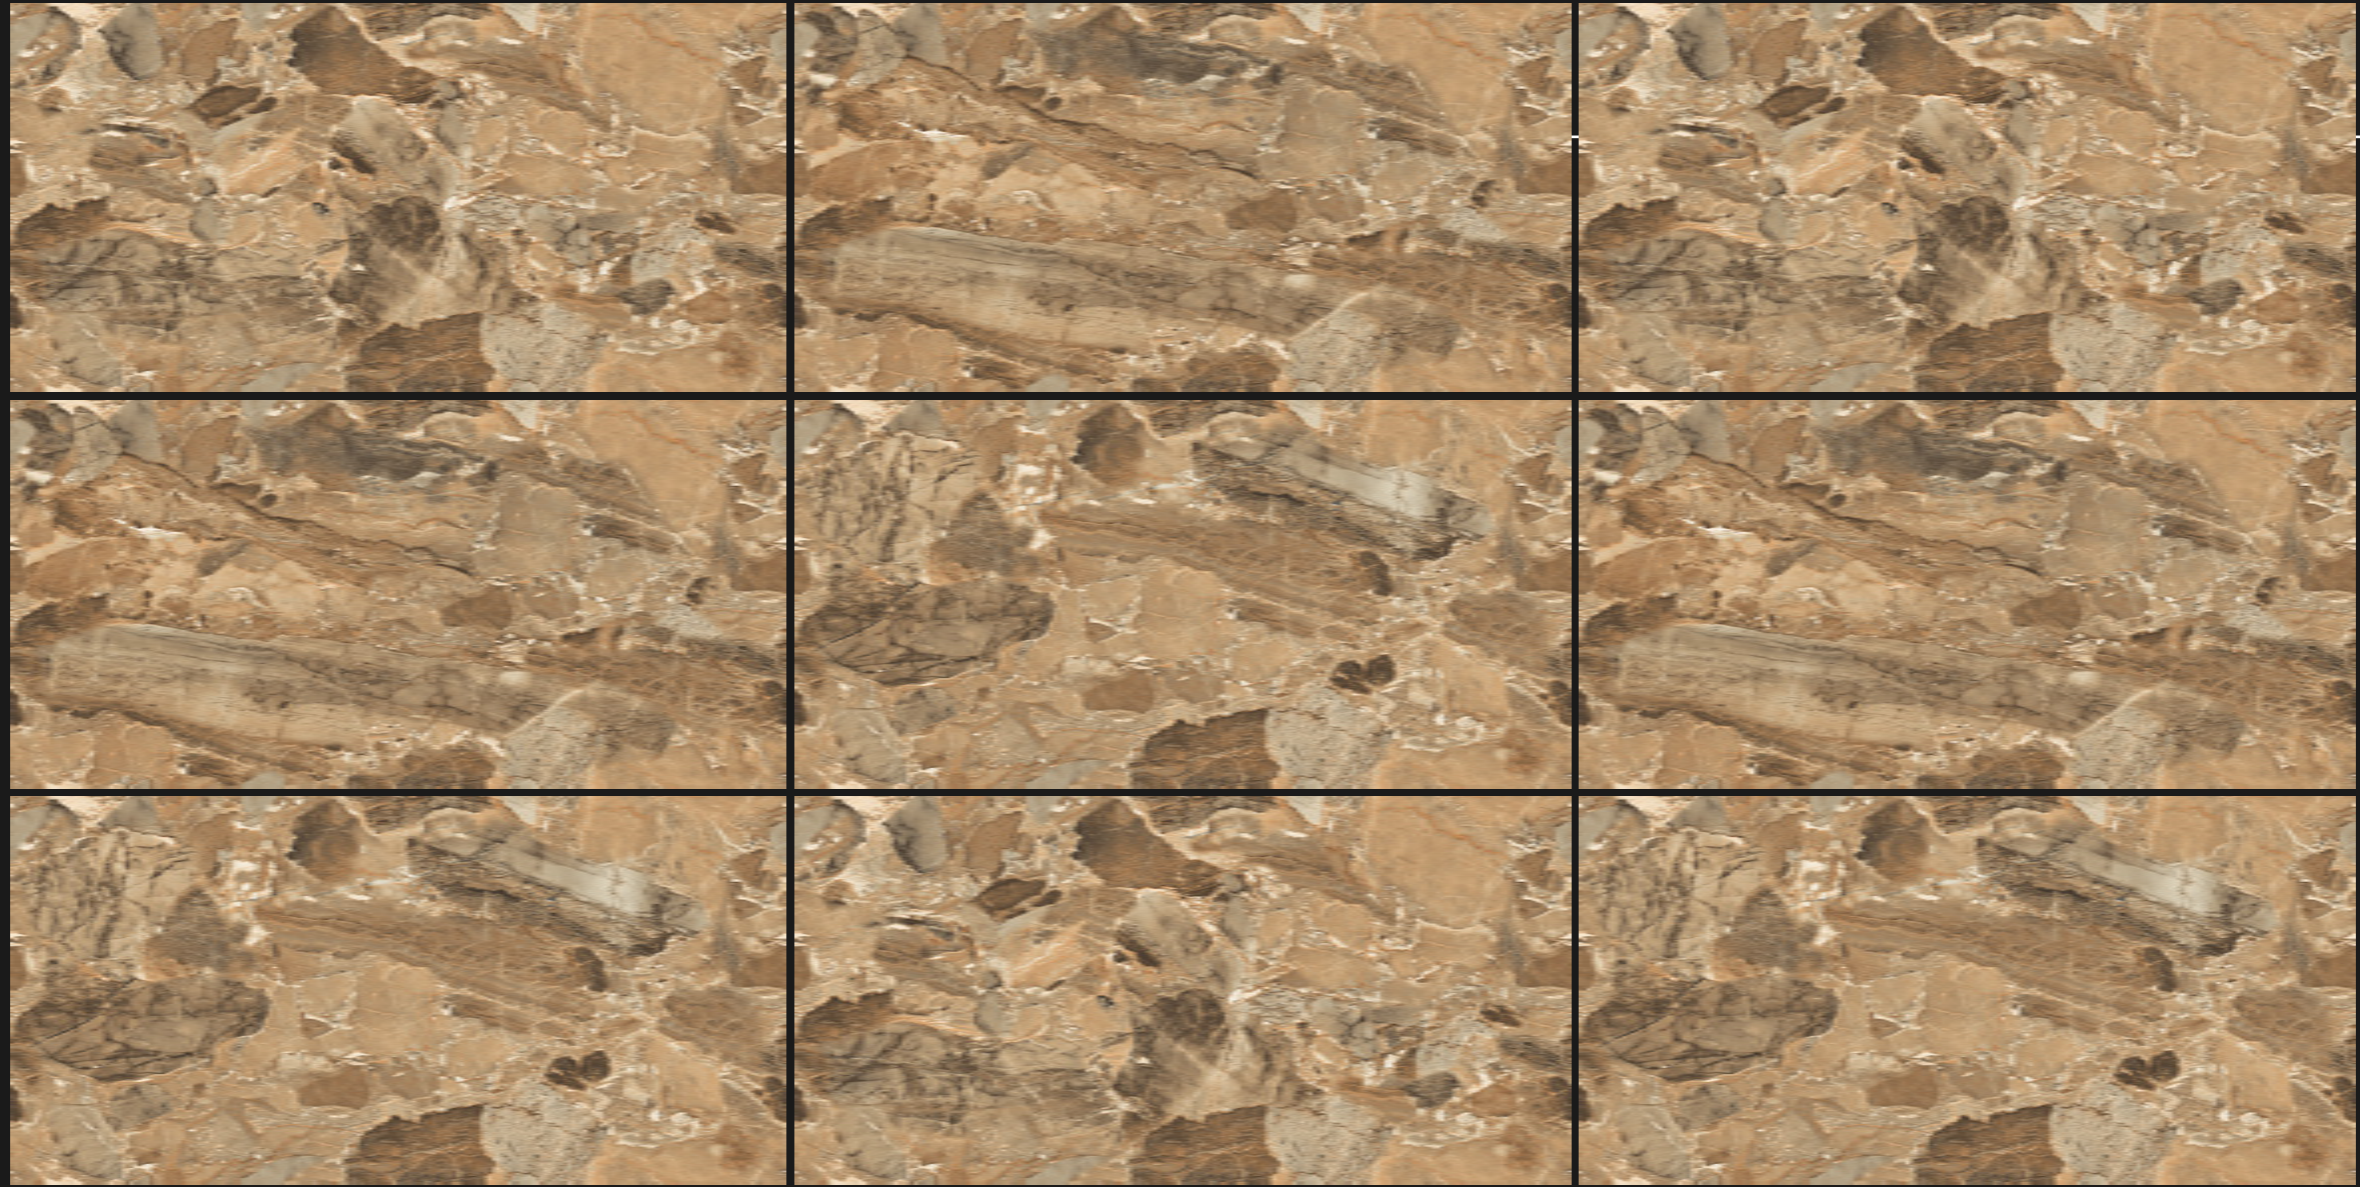

INFINIA COSMO GOLD

ENDLESS
Pattern

INFI
ONIA