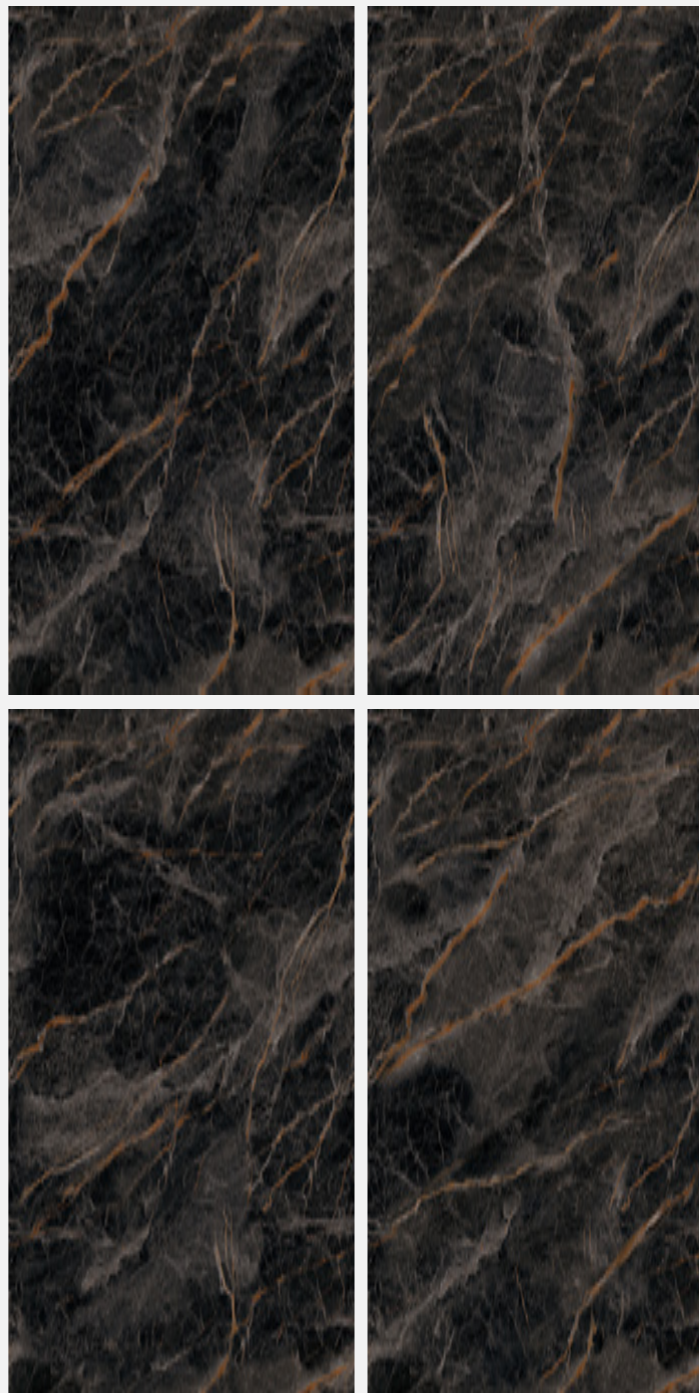

RANDOM FACE : 4

INFINIA NICOLAS BLACK

SIZE

600X1200 MM

FINISH

HIGH GLOSS

INFINIA