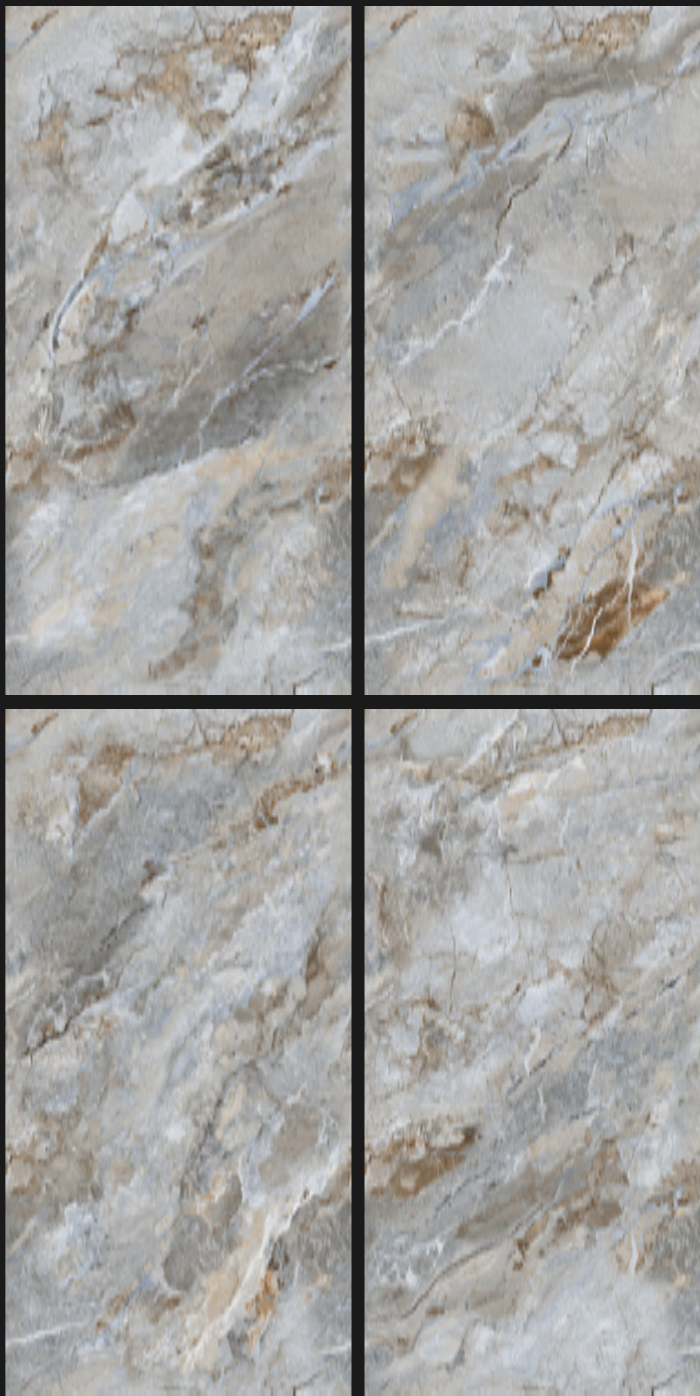

RANDOM FACE : 6

INFINIA OMEGA AZUL

SIZE

600X1200 MM

FINISH

GLOSSY