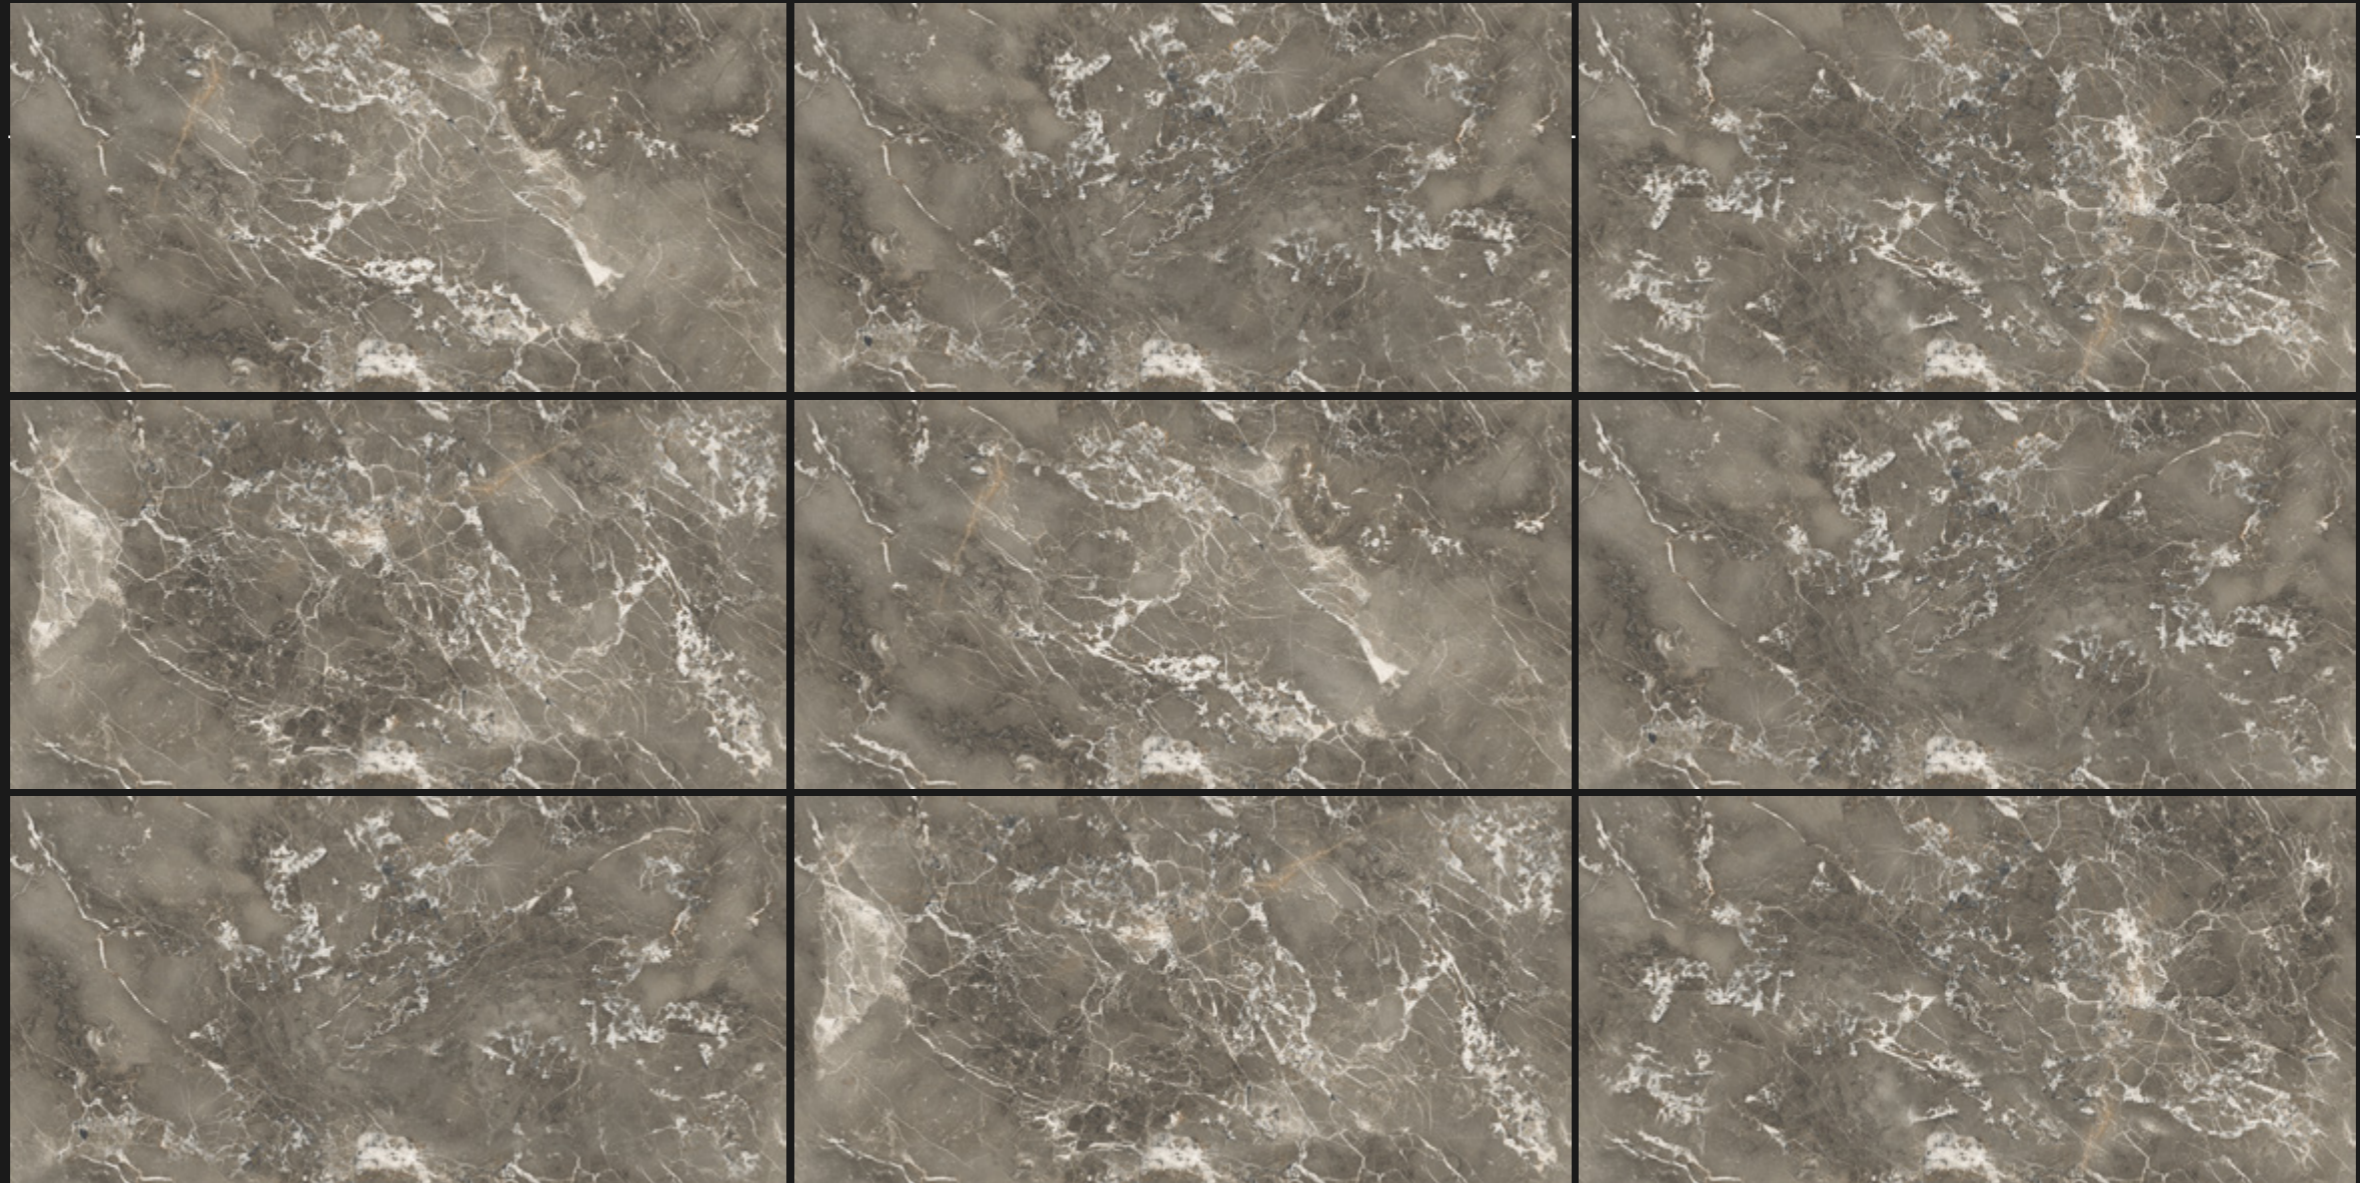

# INFINIA HARLY VERDE

---

SIZE

**600X1200 MM**

FINISH

**GLOSSY**

INFINIA HARLY VERDE

**ENDLESS**  
*Pattern*