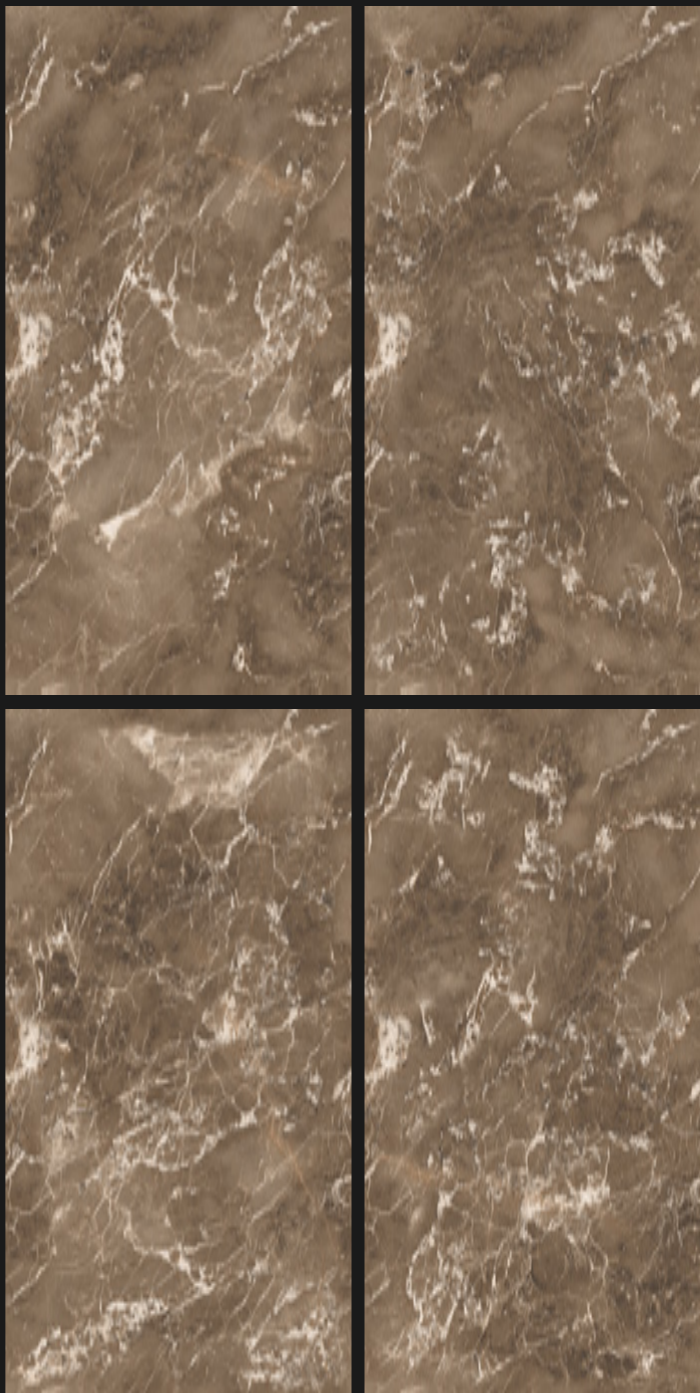

RANDOM FACE : 4

INFINIA HARLY BROWN

SIZE

600X1200 MM

FINISH

GLOSSY