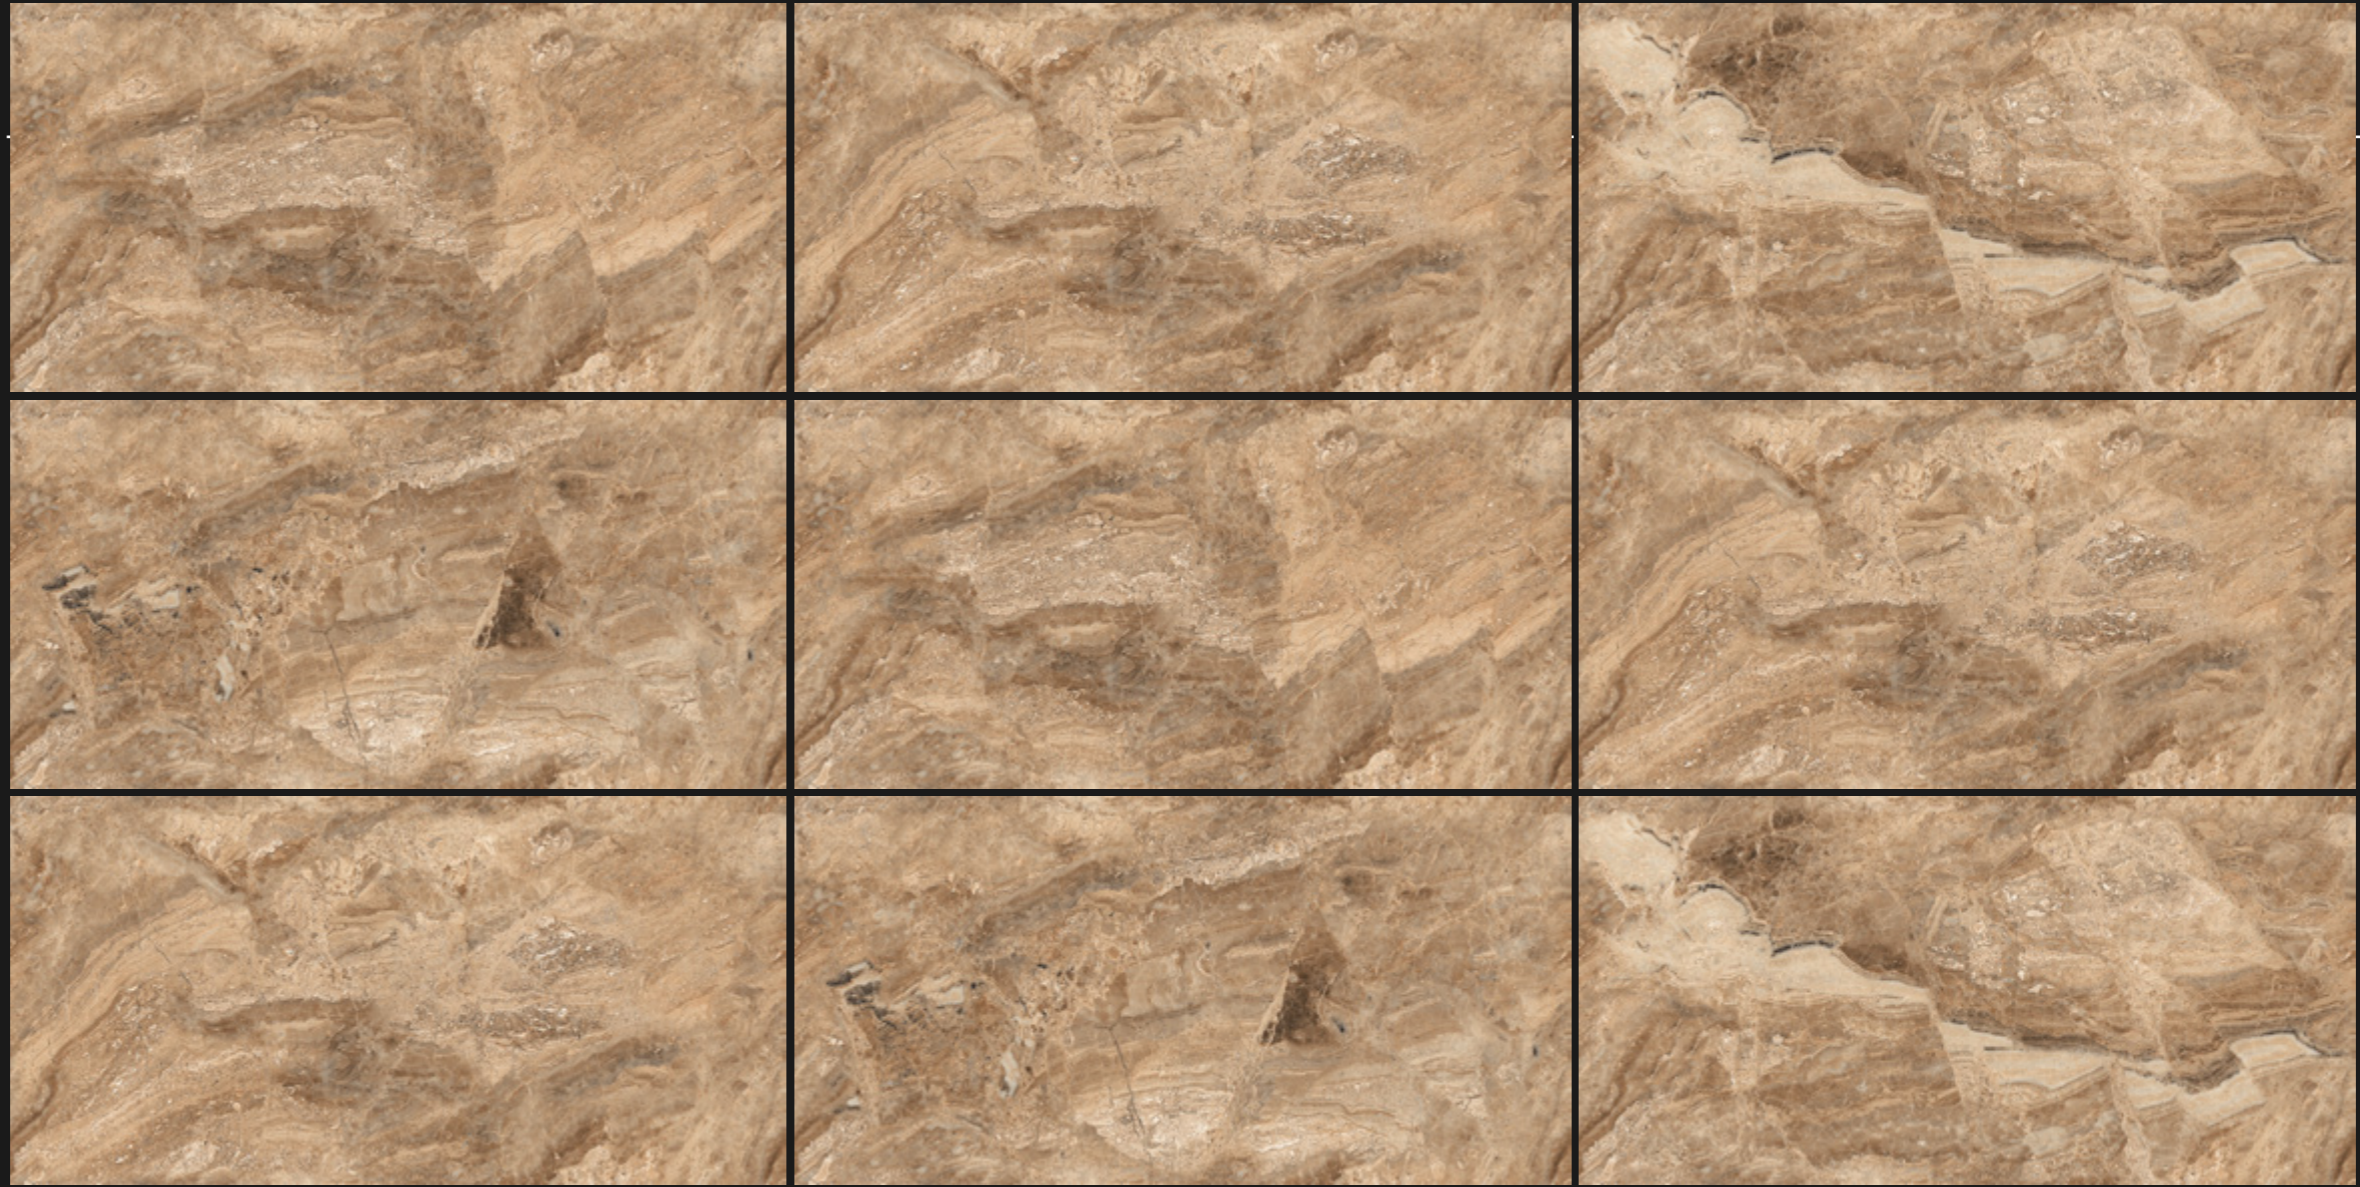

# INFINIA NITRO BROWN

---

SIZE

**600X1200 MM**

FINISH

**GLOSSY**

INFINIA NITRO BROWN

**ENDLESS**  
*Pattern*