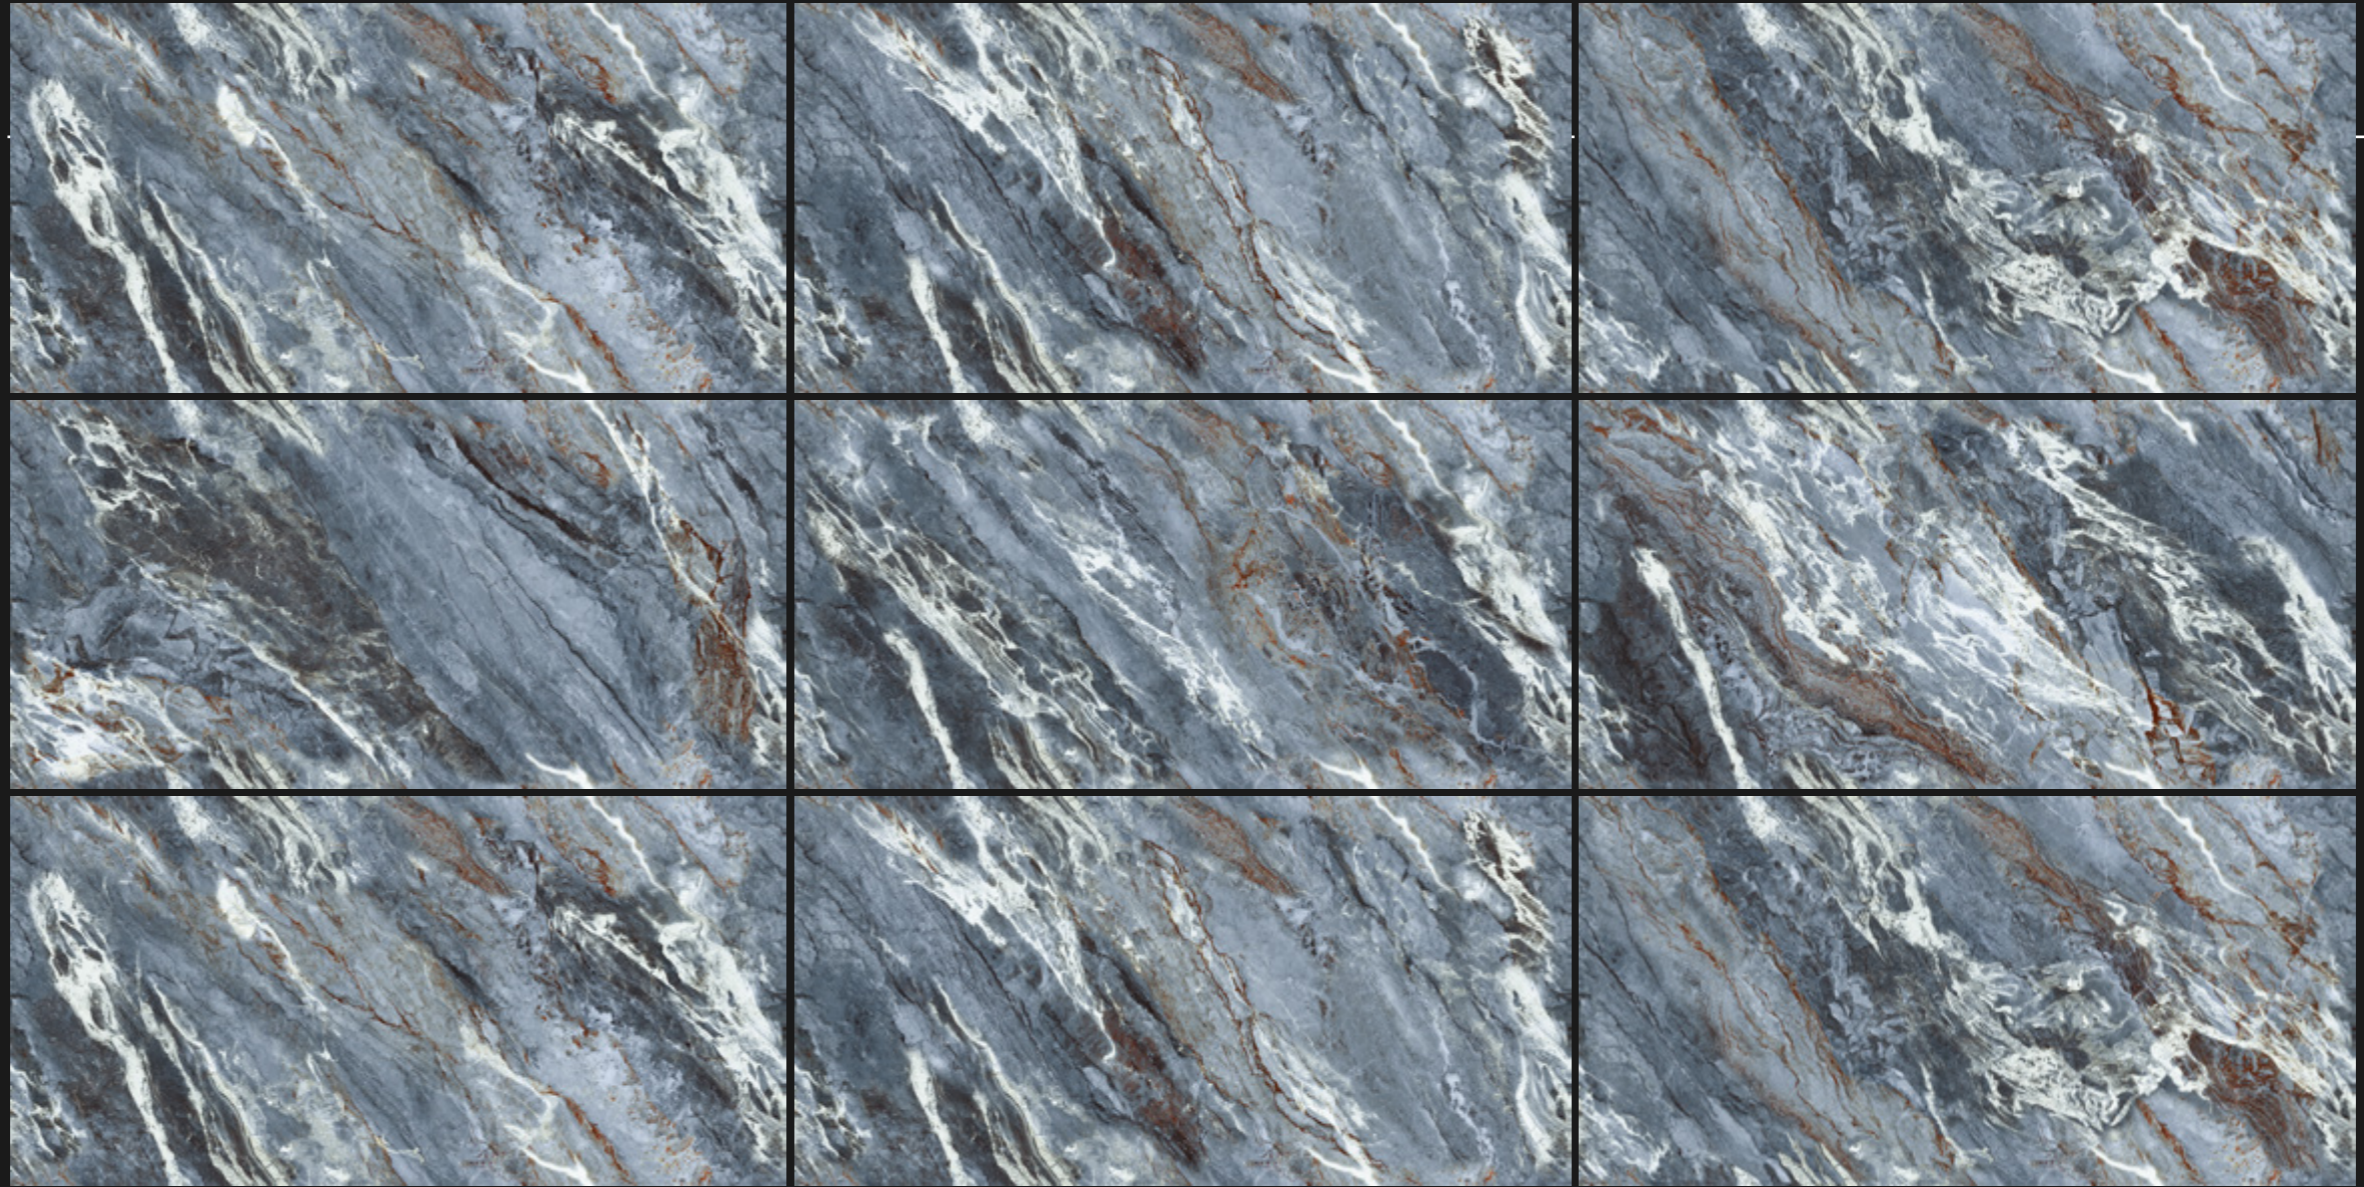

# INFINIA WILDER AQUA

---

SIZE

**600X1200 MM**

FINISH

**HIGH GLOSS**

**ENDLESS**  
*Pattern*

INFINIA