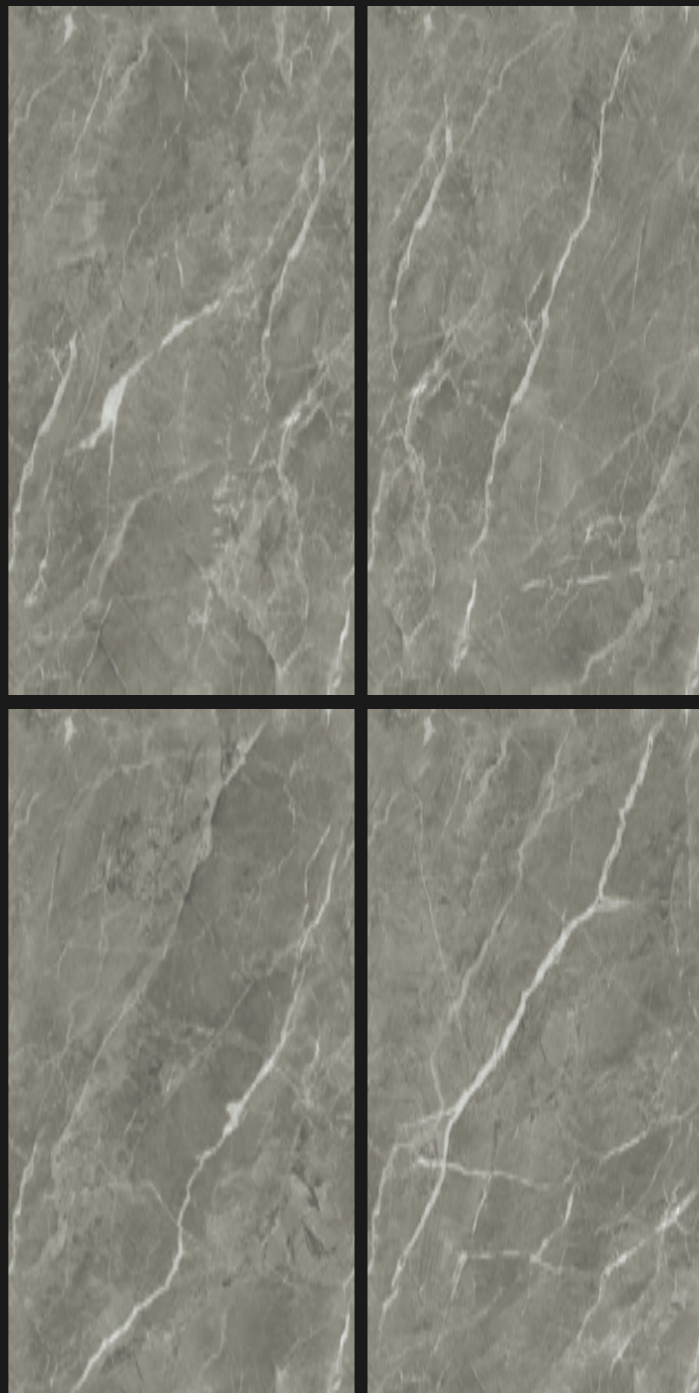

RANDOM FACE : 4

INFINIA SPENCER NATURAL

SIZE

600X1200 MM

FINISH

GLOSSY

INFINIA