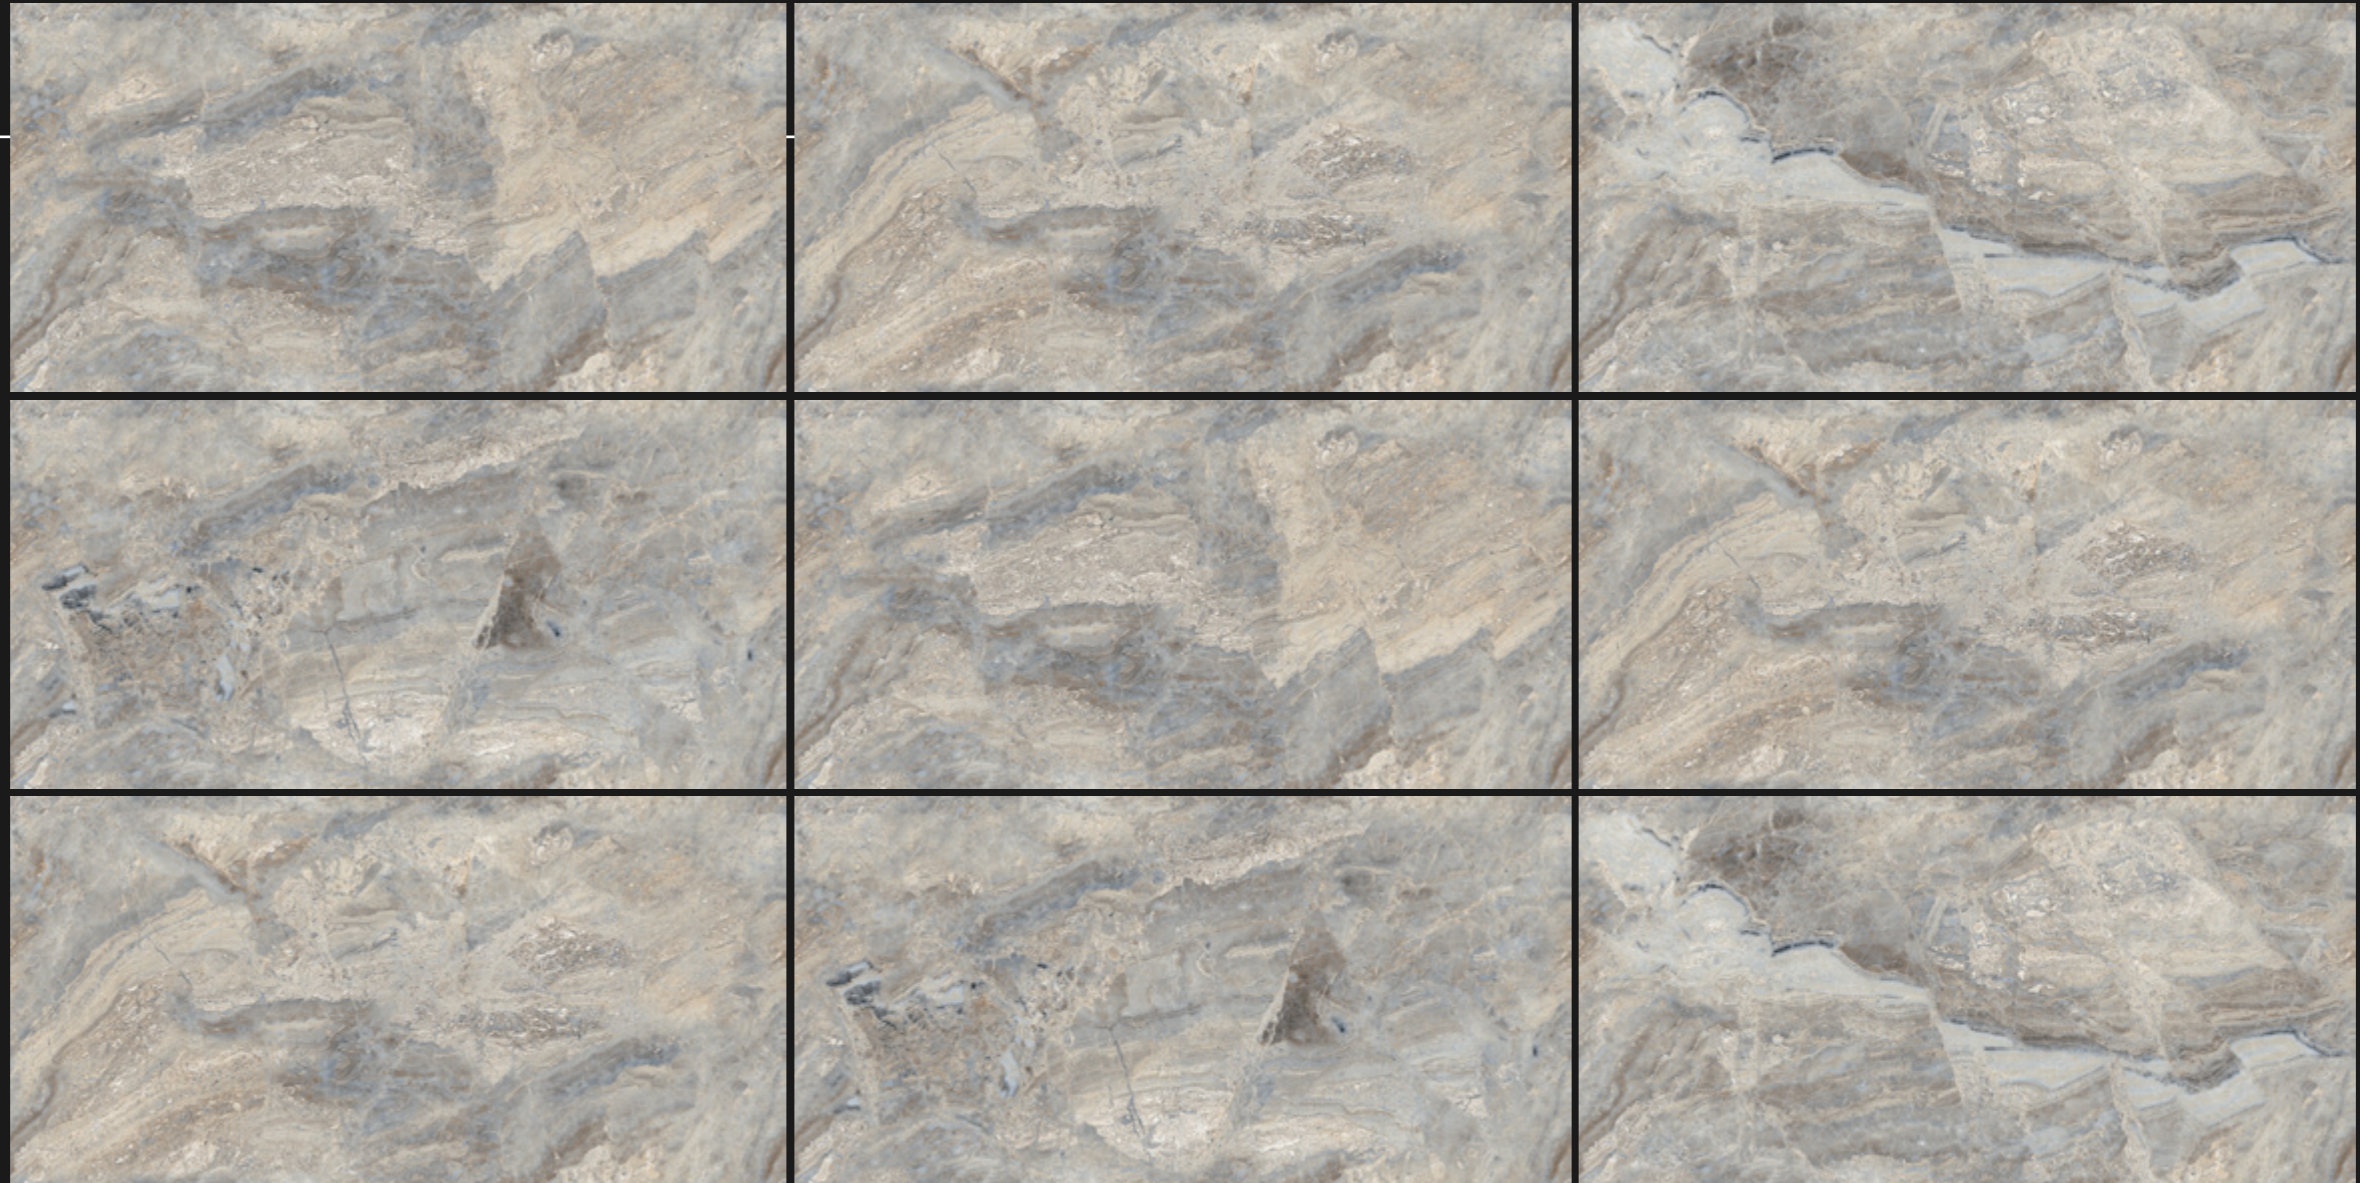

# INFINIA NITRO NATURAL

---

SIZE

**600X1200 MM**

FINISH

**GLOSSY**

INFINIA NITRO NATURAL

**ENDLESS**  
*Pattern*