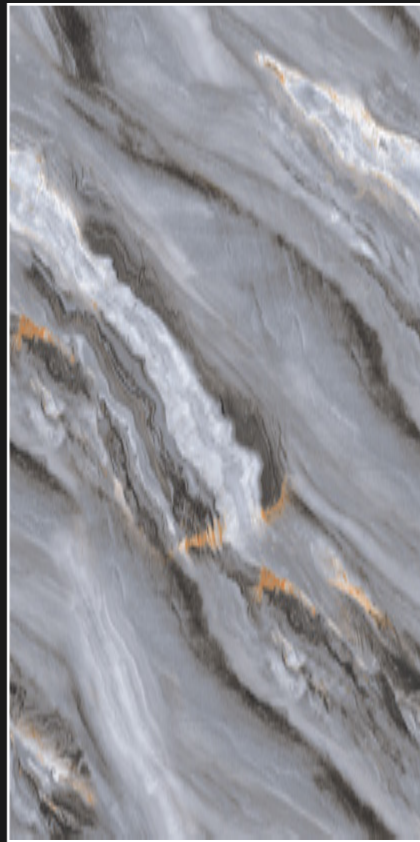

# PRODUCT FORMAT

600X1200MM

GLOSSY FINISH

High Gloss Tiles Have Shiny Surfaces And Have An Enamel Coating That Reflects Light.