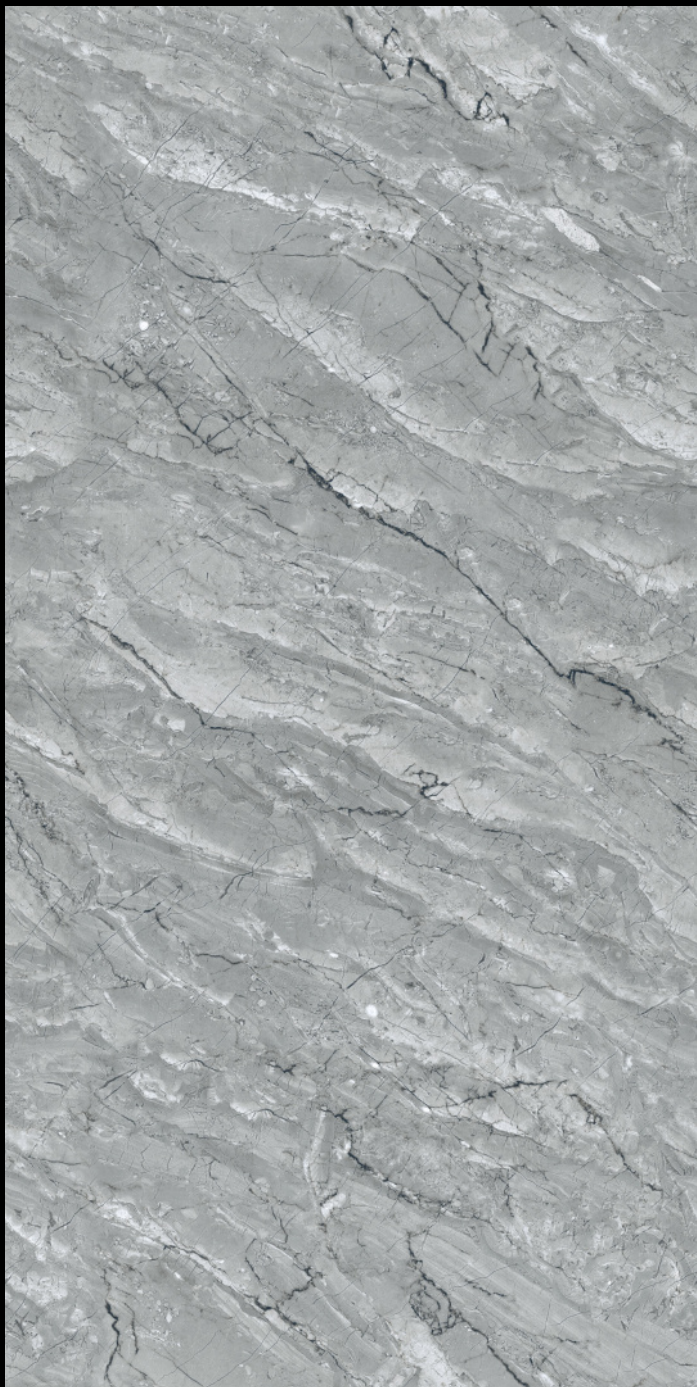

RANDOM FACE : 4

INFINIA MOZZARO UMBER

INFINIA

SIZE

600X1200 MM

FINISH

GLOSSY