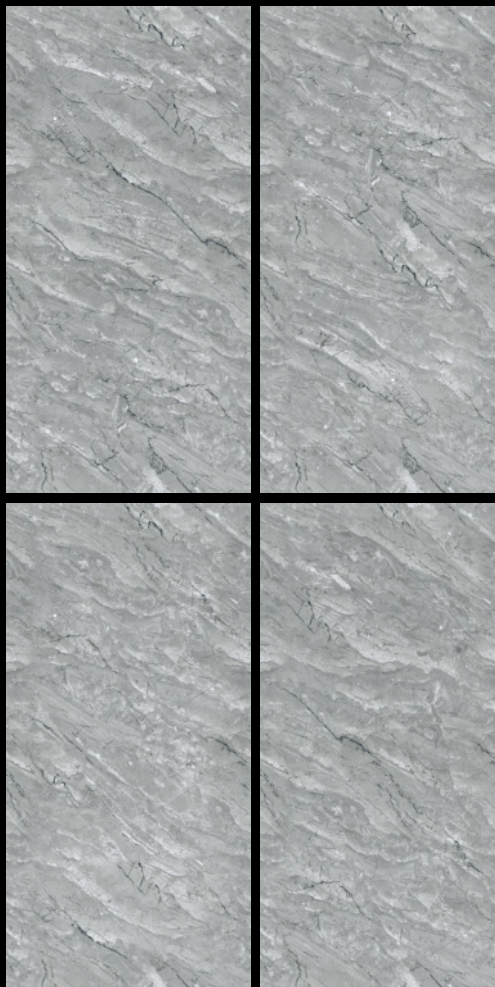

RANDOM FACE : 4

INFINIA MOZZARO UMBER

INFINIA

SIZE

600X1200 MM

FINISH

GLOSSY