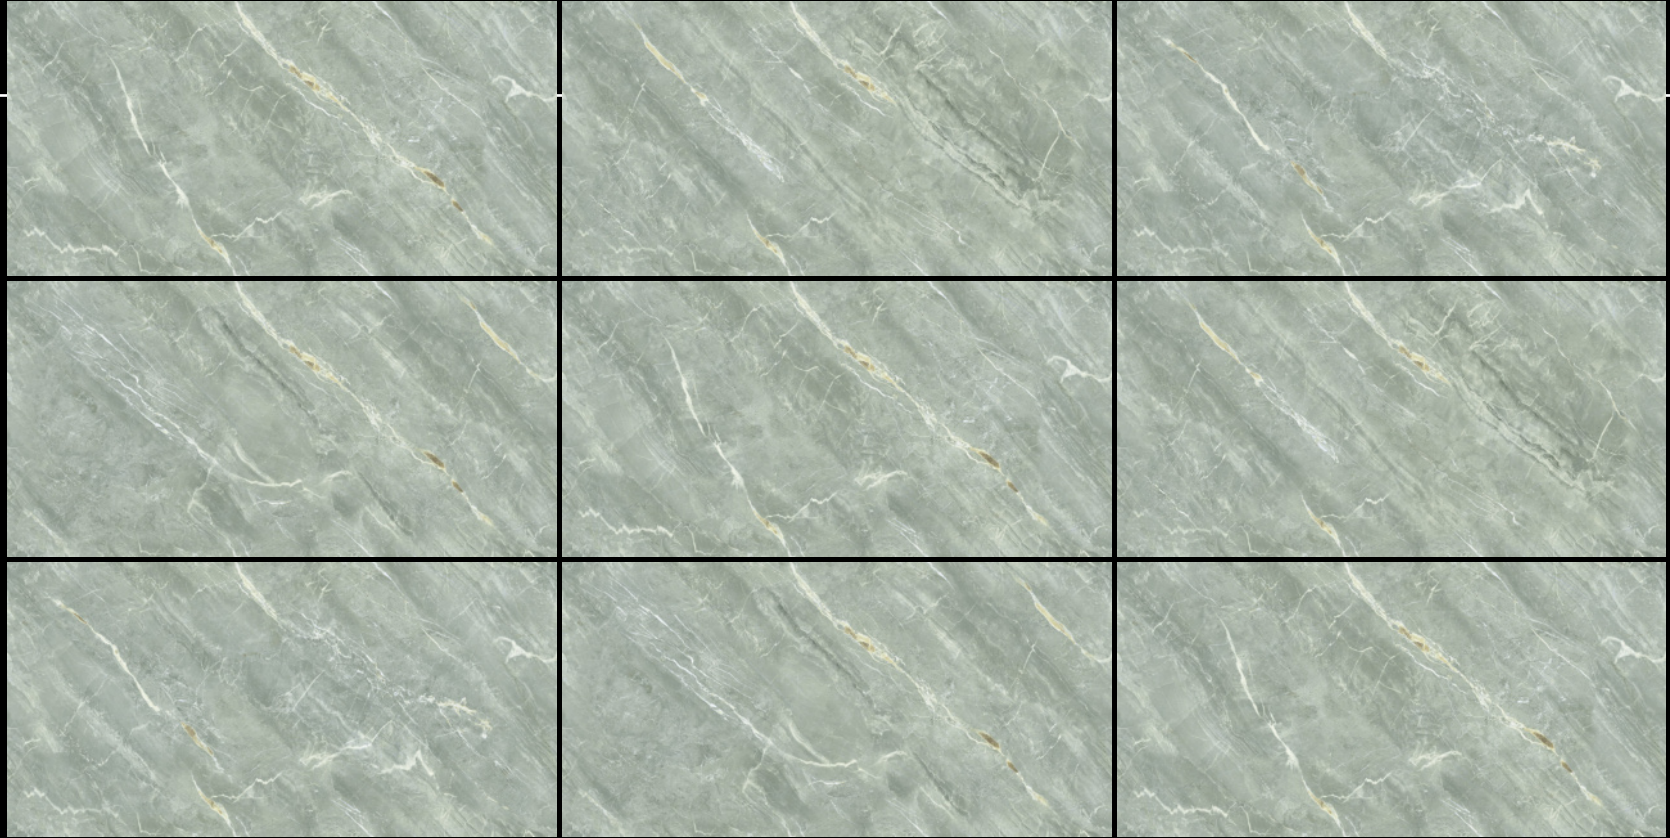

## INFINIA SOLANO NATURAL

---

INFINIA

SIZE

600X1200 MM

FINISH

GLOSSY

INFINIA SOLANO NATURAL