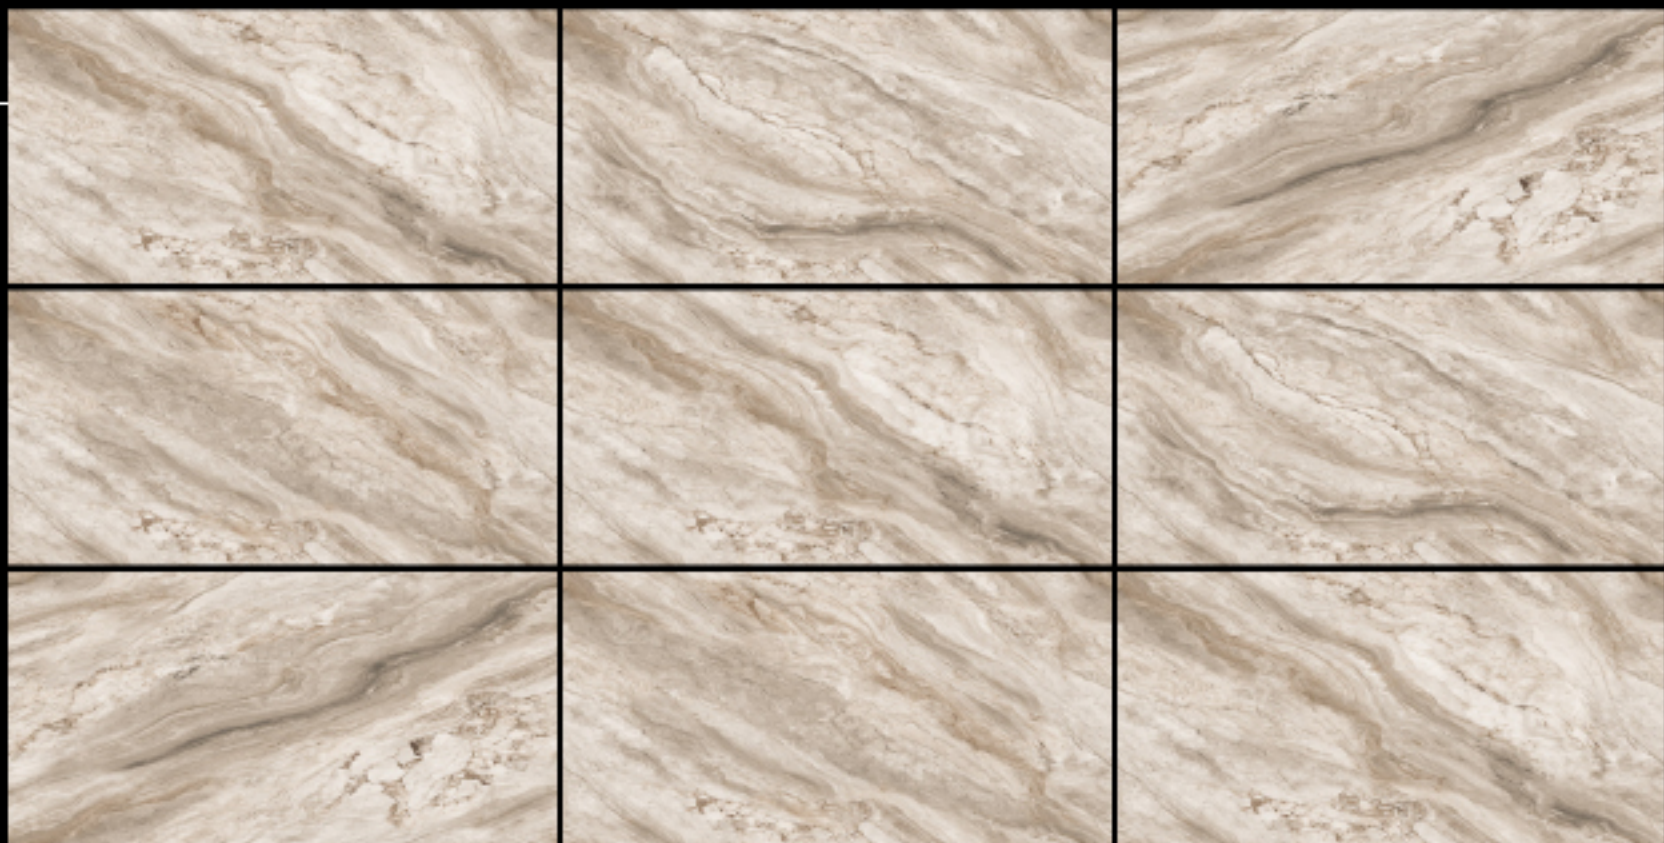

## INFINIA GLOSTER BEIGE

---

INFINIA

SIZE

600X1200 MM

FINISH

GLOSSY

INFINIA