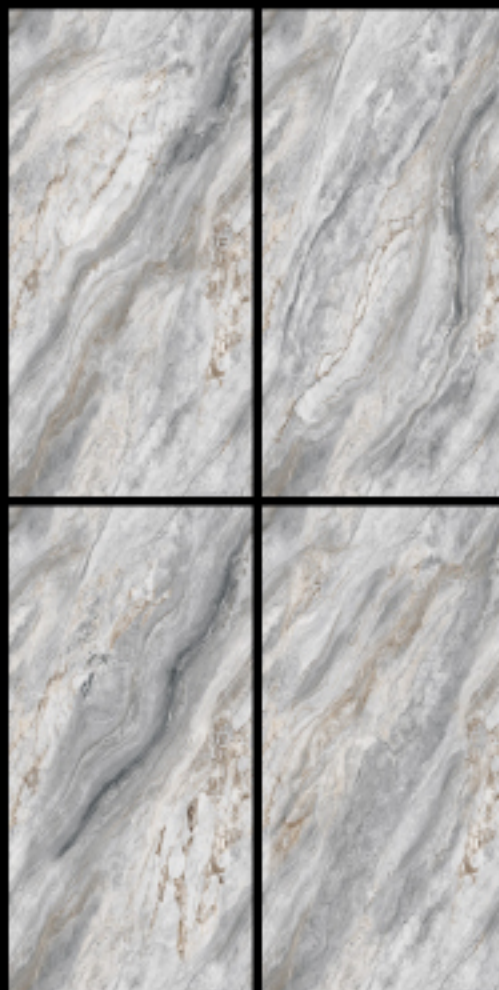

RANDOM FACE : 4

INFINIA GLOSTER GREY

INFINIA

SIZE

600X1200 MM

FINISH

GLOSSY

INFINIA