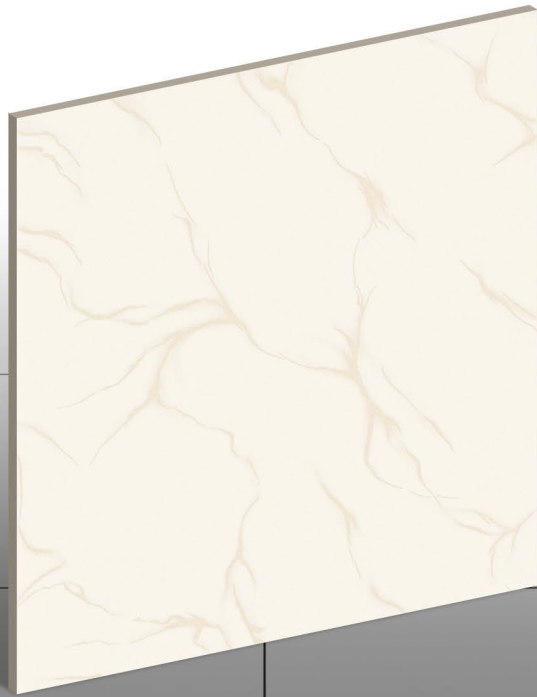

HYGIENIC
SURFACE

MURANO

NANO VITRIFIED TILES

600 x 600mm
Soluble Salt

ECO
FRIENDLY

WATERPROOF
SURFACE

CHEMICAL
RESISTANCE

EASY
TO CLEAN

HYGIENIC
SURFACE

EBANO WOOD

NANO VITRIFIED TILES

600 x 600mm
Soluble Salt

ECO
FRIENDLY

WATERPROOF
SURFACE

CHEMICAL
RESISTANCE

EASY
TO CLEAN