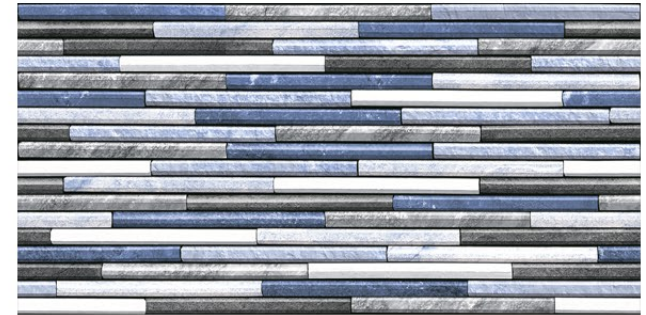

# HIGH DEPTH ELEVATION TILES

Finish  
**GLOSSY (SUGAR)**

Size:  
**300x600mm**

**RENDOM DESIGN**

**8191**

**8192**

**8194**