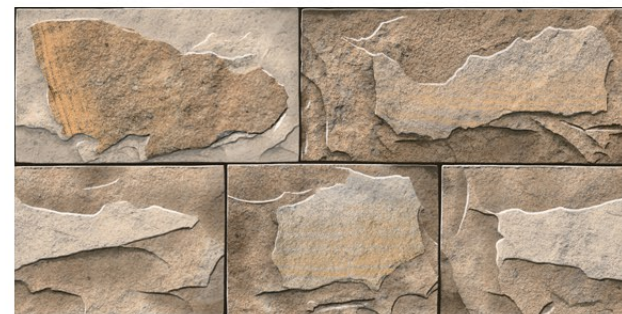

# HIGH DEPTH ELEVATION TILES

Finish  
**GLOSSY (SUGAR)**

Size:  
**300x600mm**

**RENDOM DESIGN**

**8401**

**8402**

**8403**

**8404**