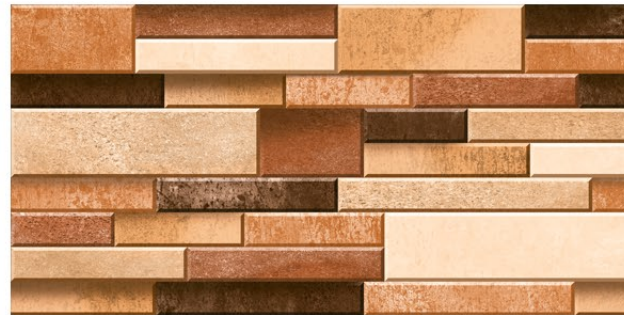

# HIGH DEPTH ELEVATION TILES

Finish  
**GLOSSY (SUGAR)**

Size:  
**300x600mm**

**RENDOM DESIGN**

**8201**

**8202**

**8203**

**8204**