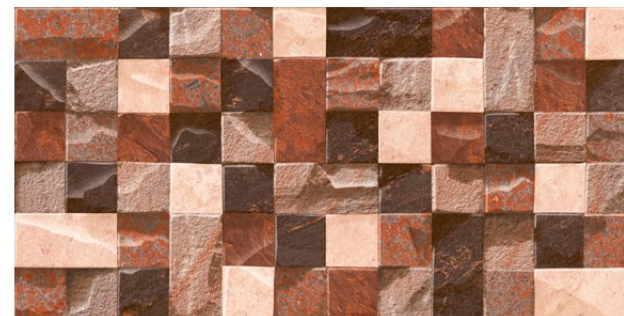

# HIGH DEPTH ELEVATION TILES

Finish  
**GLOSSY (SUGAR)**

Size:  
**300x600mm**

**RENDOM DESIGN**

**8330**

**8331**

**8332**

**8333**