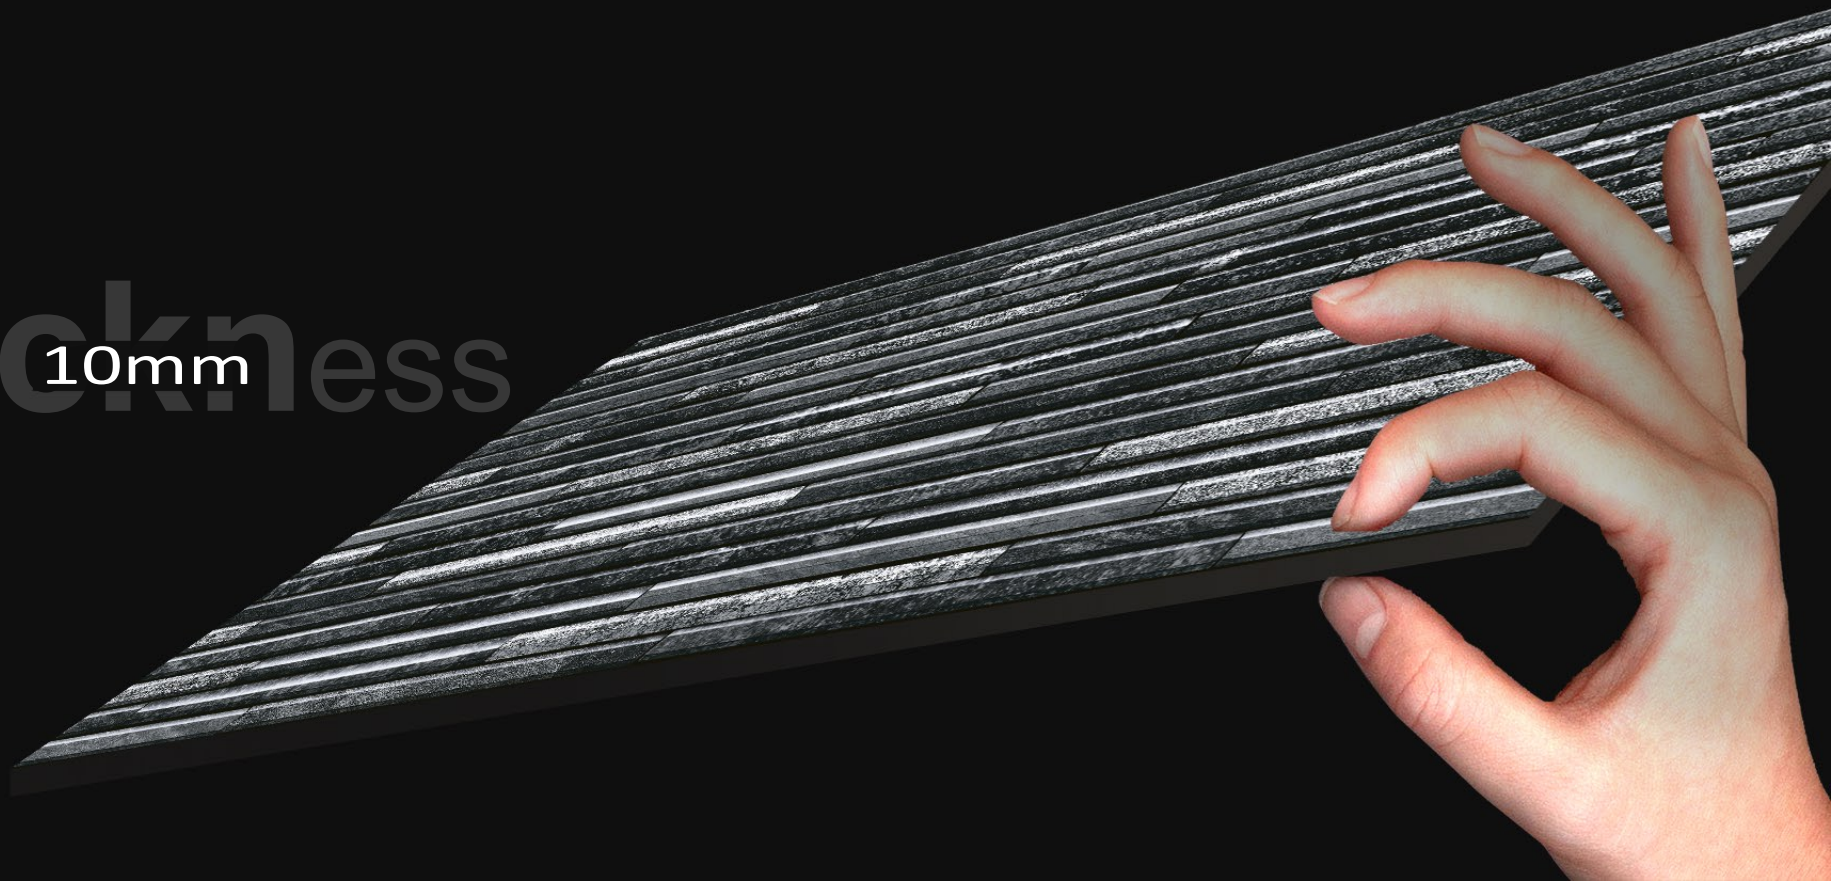

Thickness
10mm