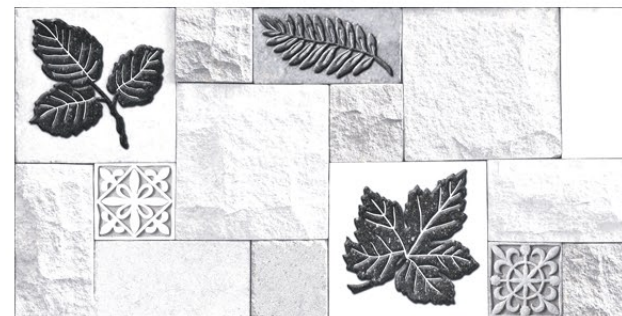

# HIGH DEPTH ELEVATION TILES

Finish  
**GLOSSY (SUGAR)**

Size:  
**300x600mm**

**RENDOM DESIGN**

**8113**

**8114**

**8115**

**8116**