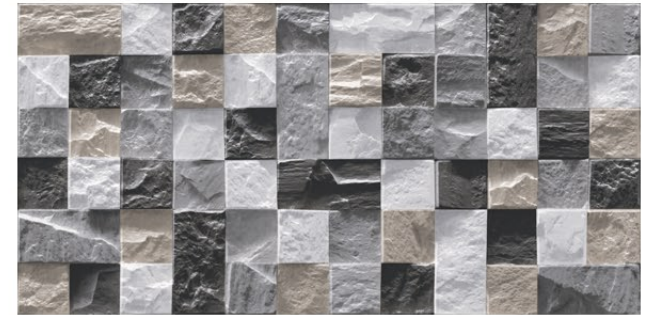

# HIGH DEPTH ELEVATION TILES

Finish  
**GLOSSY (SUGAR)**

Size:  
**300x600mm**

**RENDOM DESIGN**

**8326**

**8327**

**8328**

**8229**