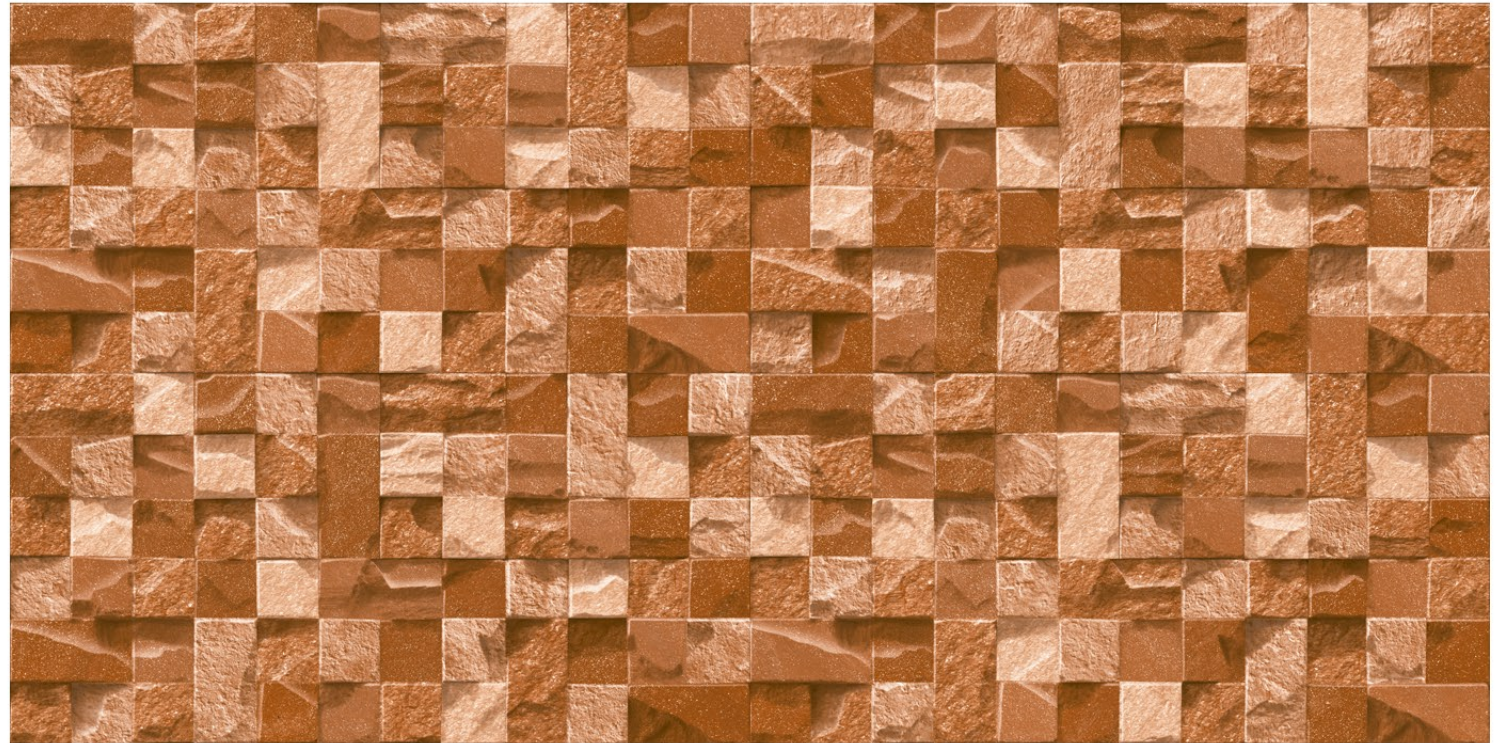

HIGH DEPTH ELEVATION TILES

Design:
8342

Finish
GLOSSY (SUGAR)

Size:
300x600mm

Random Design