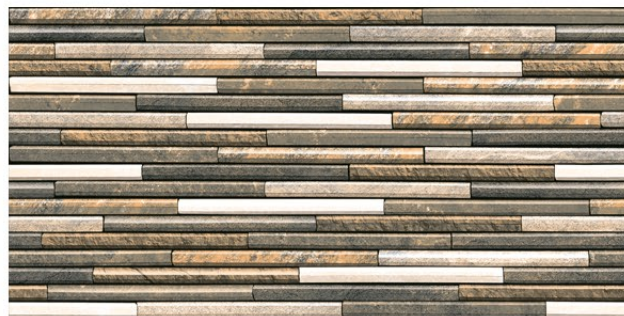

HIGH DEPTH ELEVATION TILES

Finish
GLOSSY (SUGAR)

Size:
300x600mm

RENDOM DESIGN

8181