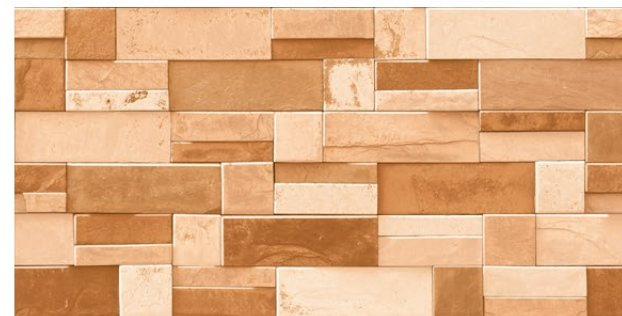

# HIGH DEPTH ELEVATION TILES

Finish  
**GLOSSY (SUGAR)**

Size:  
**300x600mm**

**RENDOM DESIGN**

**8301**

**8302**

**8303**

**8304**