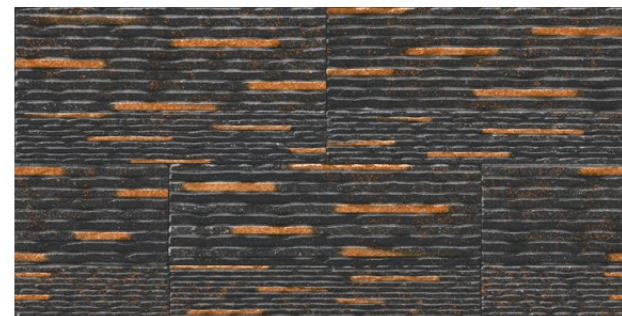

# HIGH DEPTH ELEVATION TILES

Finish  
**GLOSSY (SUGAR)**

Size:  
**300x600mm**

**RENDOM DESIGN**

**8228**

**8232**

**8234**

**8235**