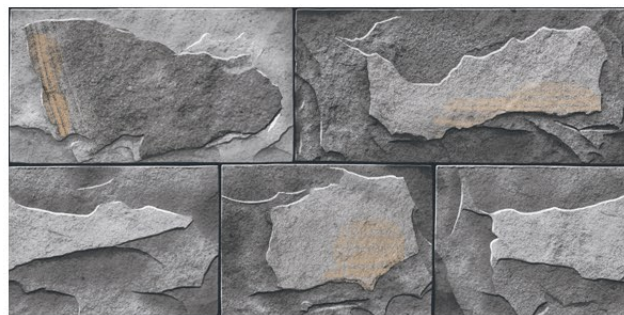

# HIGH DEPTH ELEVATION TILES

Finish  
**GLOSSY (SUGAR)**

Size:  
**300x600mm**

**RENDOM DESIGN**

**8401**

**8402**

**8403**

**8404**