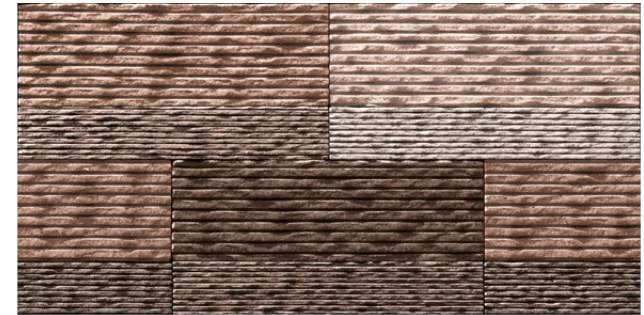

# HIGH DEPTH ELEVATION TILES

Finish  
**GLOSSY (SUGAR)**

Size:  
**300x600mm**

**RENDOM DESIGN**

**8241**

**8242**

**8243**

**8244**