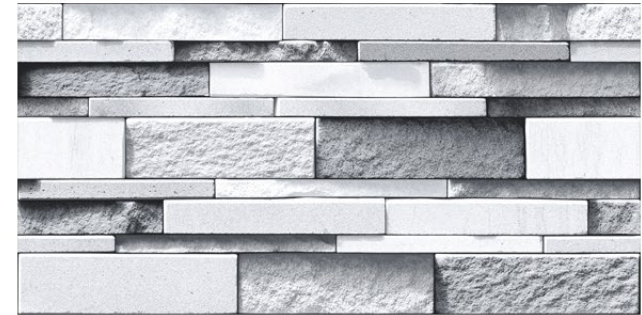

# HIGH DEPTH ELEVATION TILES

Finish  
**GLOSSY (SUGAR)**

Size:  
**300x600mm**

**RENDOM DESIGN**

**8126**

**8127**

**8128**

**8132**