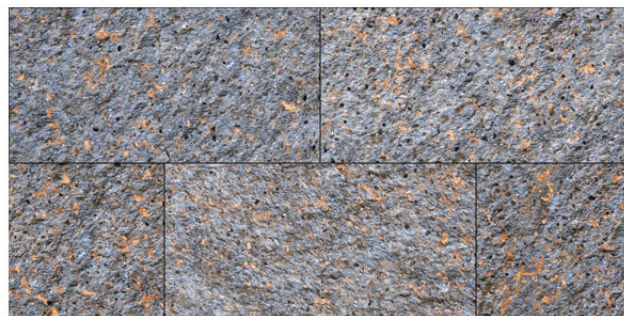

# HIGH DEPTH ELEVATION TILES

Finish  
**GLOSSY (SUGAR)**

Size:  
**300x600mm**

**RENDOM DESIGN**

**8351**

**8352**

**8353**

**8354**