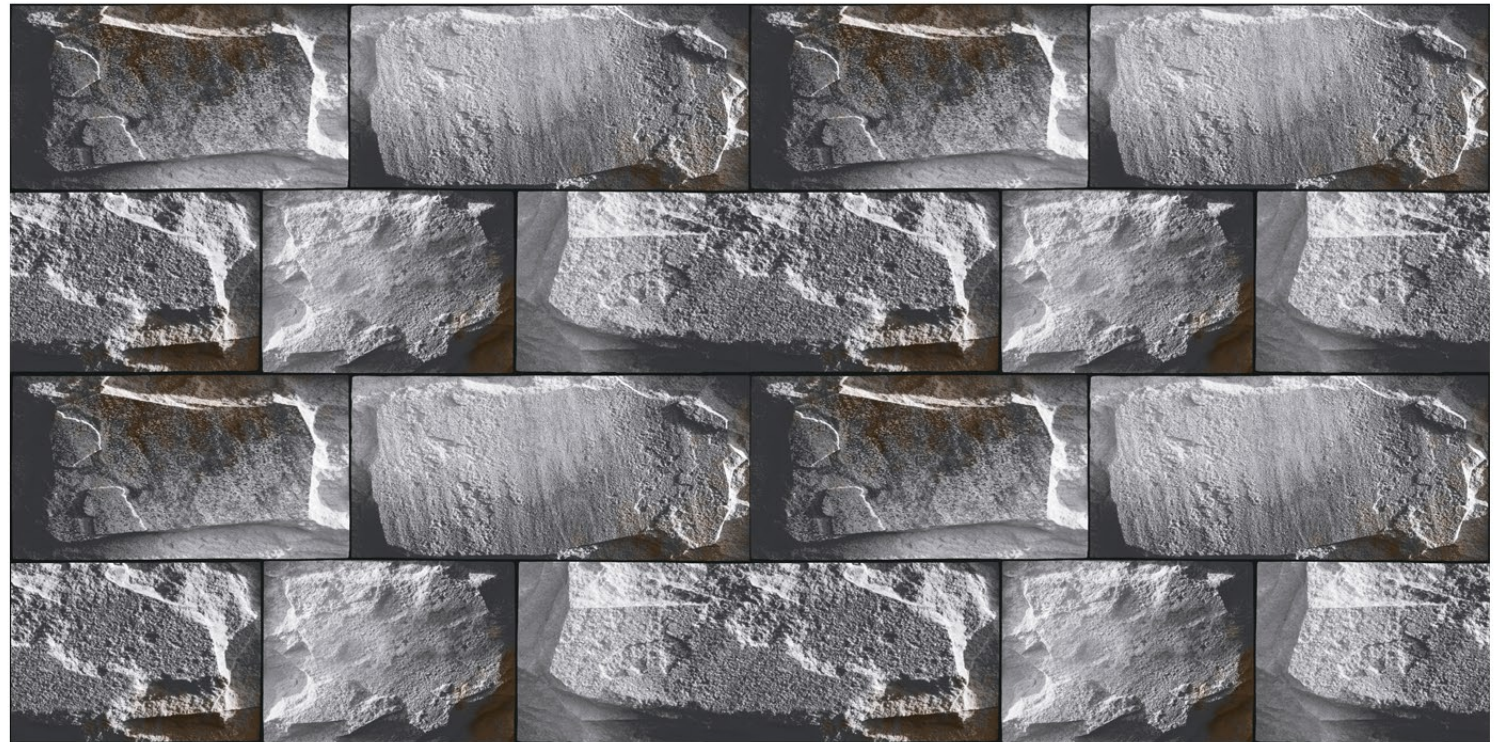

HIGH DEPTH ELEVATION TILES

Design:
8406

Finish
GLOSSY (SUGAR)

Size:
300x600mm

QUALITY PRODUCT