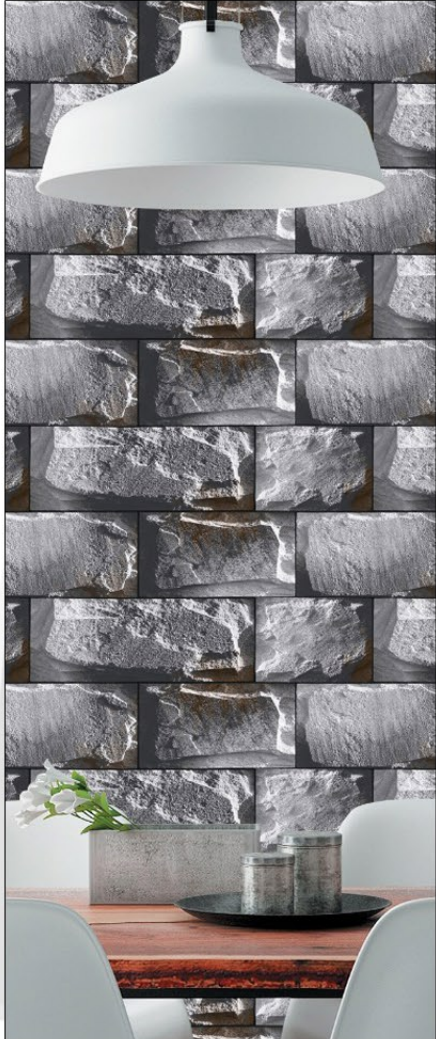

HIGH DEPTH ELEVATION TILES

Design:
8406

Finish
GLOSSY (SUGAR)

Size:
300x600mm

QUALITY PRODUCT