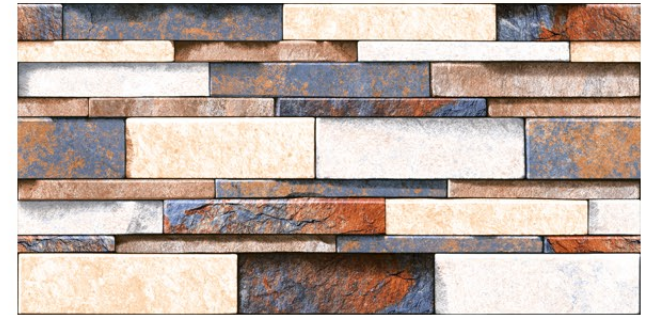

# HIGH DEPTH ELEVATION TILES

Finish  
**GLOSSY (SUGAR)**

Size:  
**300x600mm**

**RENDOM DESIGN**

**8133**

**8134**

**8135**

**8136**