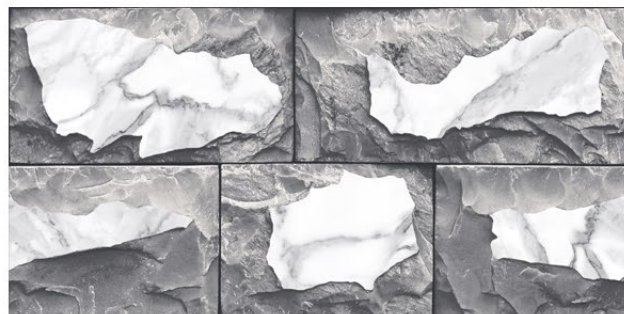

HIGH DEPTH ELEVATION TILES

Finish
GLOSSY (SUGAR)

Size:
300x600mm

RENDOM DESIGN

8401