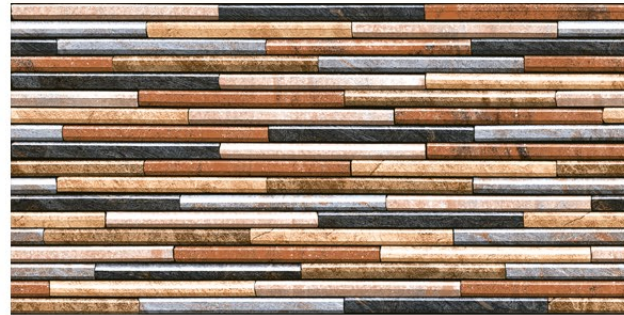

HIGH DEPTH ELEVATION TILES

Finish
GLOSSY (SUGAR)

Size:
300x600mm

RENDOM DESIGN

8191