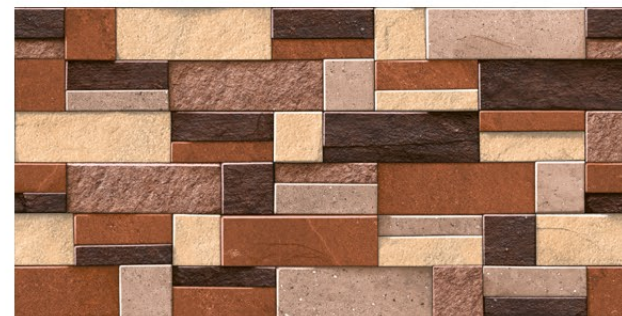

# HIGH DEPTH ELEVATION TILES

Finish  
**GLOSSY (SUGAR)**

Size:  
**300x600mm**

**RENDOM DESIGN**

**8305**

**8306**

**8307**

**8308**