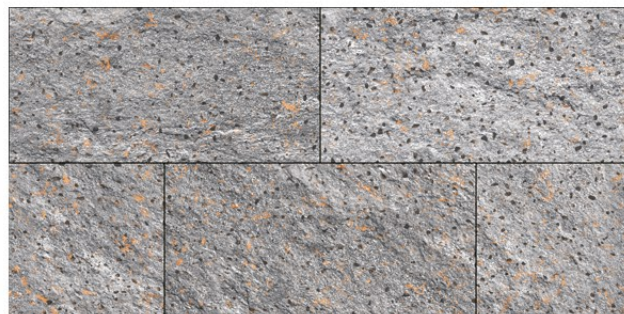

# HIGH DEPTH ELEVATION TILES

Finish  
**GLOSSY (SUGAR)**

Size:  
**300x600mm**

**RENDOM DESIGN**

**8364**

**8365**

**8366**