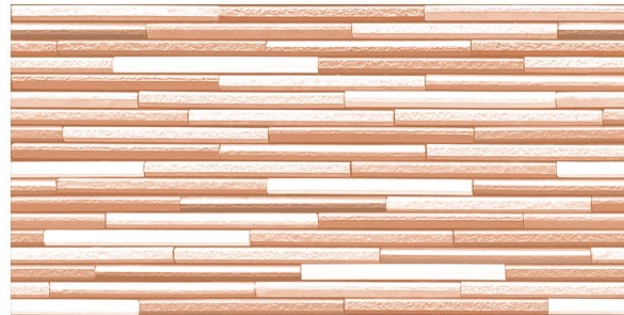

# HIGH DEPTH ELEVATION TILES

Finish  
**GLOSSY (SUGAR)**

Size:  
**300x600mm**

**RENDOM DESIGN**

**8191**

**8192**

**8194**