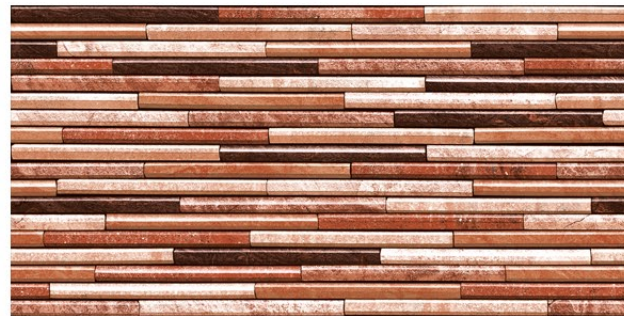

# HIGH DEPTH ELEVATION TILES

Finish  
**GLOSSY (SUGAR)**

Size:  
**300x600mm**

**RENDOM DESIGN**

**8177**

**8178**

**8179**

**8180**