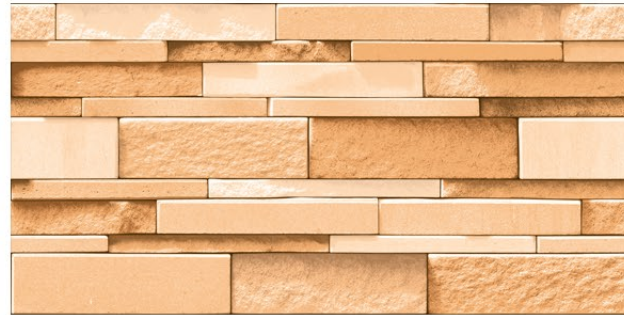

HIGH DEPTH ELEVATION TILES

Finish
GLOSSY (SUGAR)

Size:
300x600mm

RENDOM DESIGN

8126