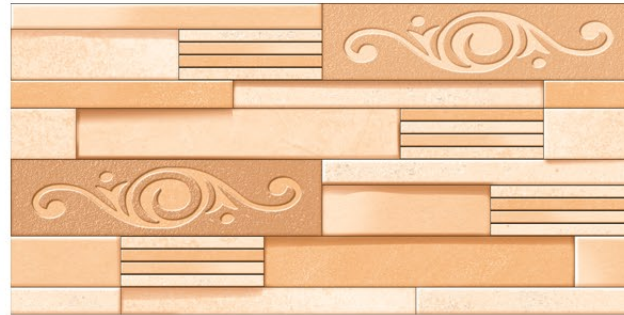

HIGH DEPTH ELEVATION TILES

Finish
GLOSSY (SUGAR)

Size:
300x600mm

RENDOM DESIGN

8384