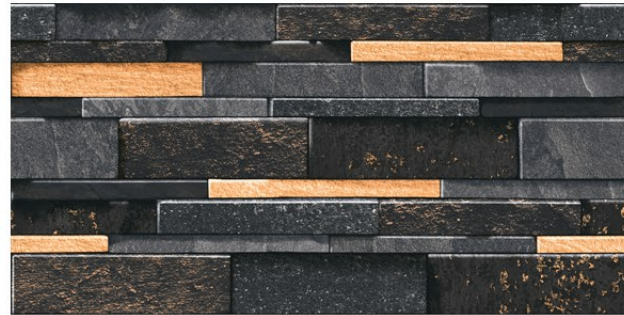

HIGH DEPTH ELEVATION TILES

Finish
GLOSSY (SUGAR)

Size:
300x600mm

RENDOM DESIGN

8133