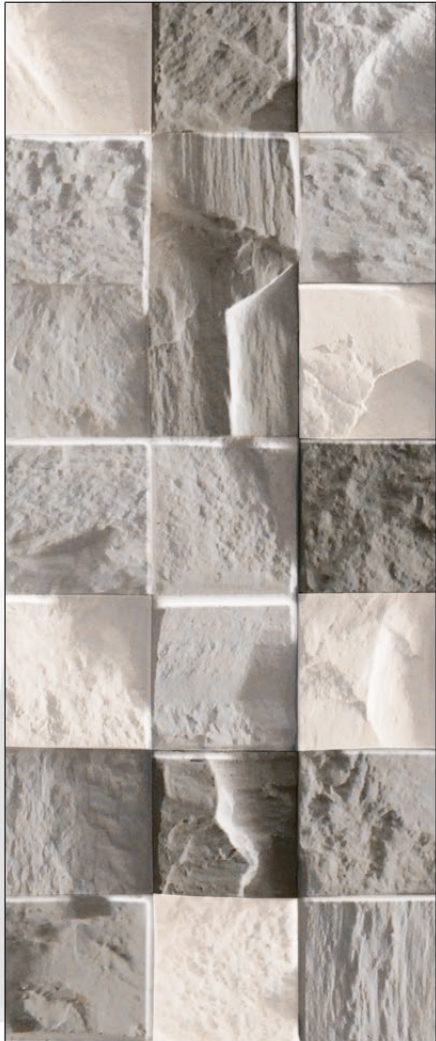

HIGH DEPTH ELEVATION TILES

Finish
GLOSSY (SUGAR)

Size:
300x600mm

RENDOM DESIGN

8338