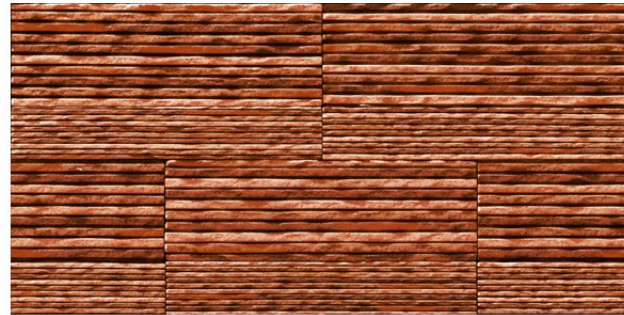

HIGH DEPTH ELEVATION TILES

Finish
GLOSSY (SUGAR)

Size:
300x600mm

RENDOM DESIGN

8241