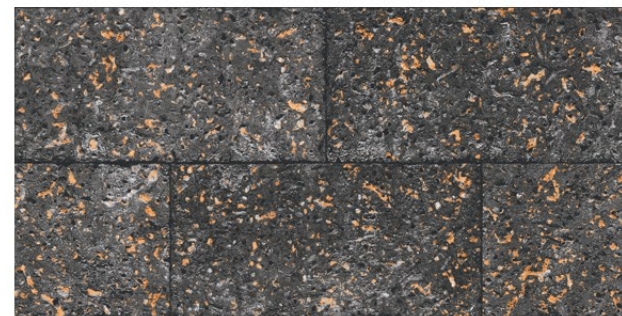

# HIGH DEPTH

ELEVATION TILES

Finish  
**GLOSSY (SUGAR)**

Size:  
**300x600mm**

**RENDOM DESIGN**

**8359**

**8361**

**8362**