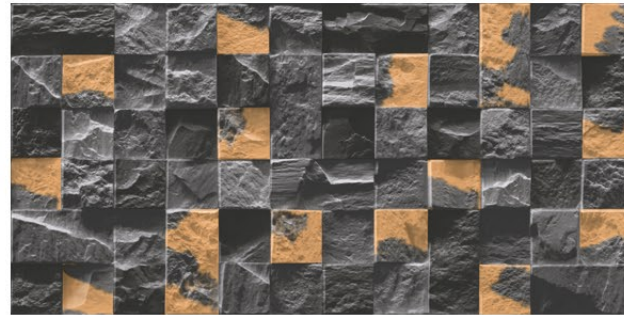

HIGH DEPTH ELEVATION TILES

Finish
GLOSSY (SUGAR)

Size:
300x600mm

RENDOM DESIGN

8338